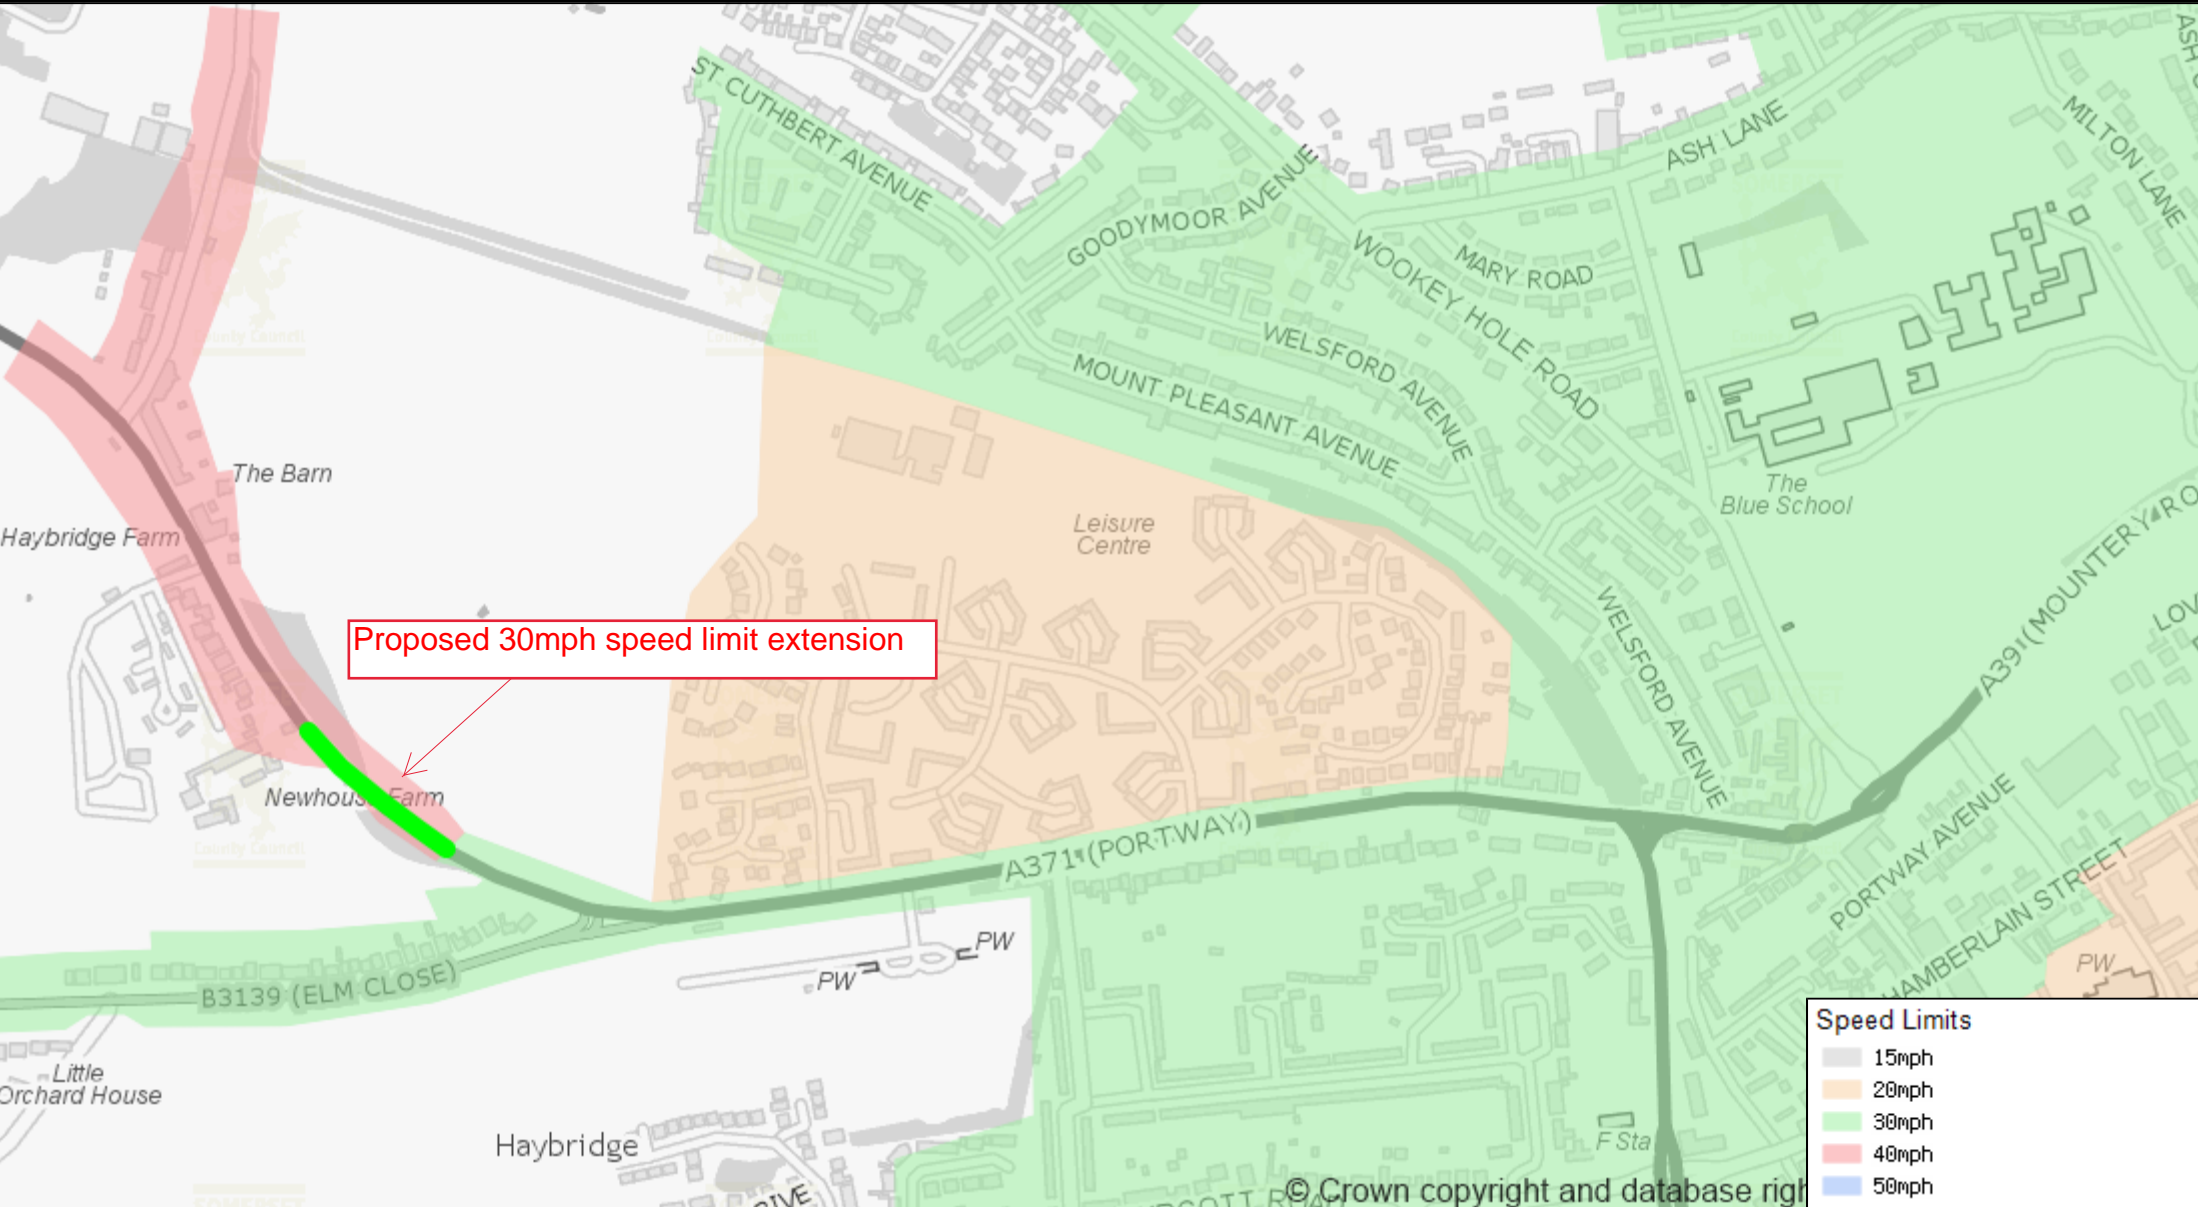

# Proposed 30mph Speed Limit Extension - Haybridge Hill

WWW.SOMERSET.GOV.UK

Somerset County Council  
 County Hall  
 Taunton  
 TA1 4DY  
 0300 123 2224

Scale:1:6000  
 Centre:353858, 145963

Date produced:2020-03-25 08:33:12