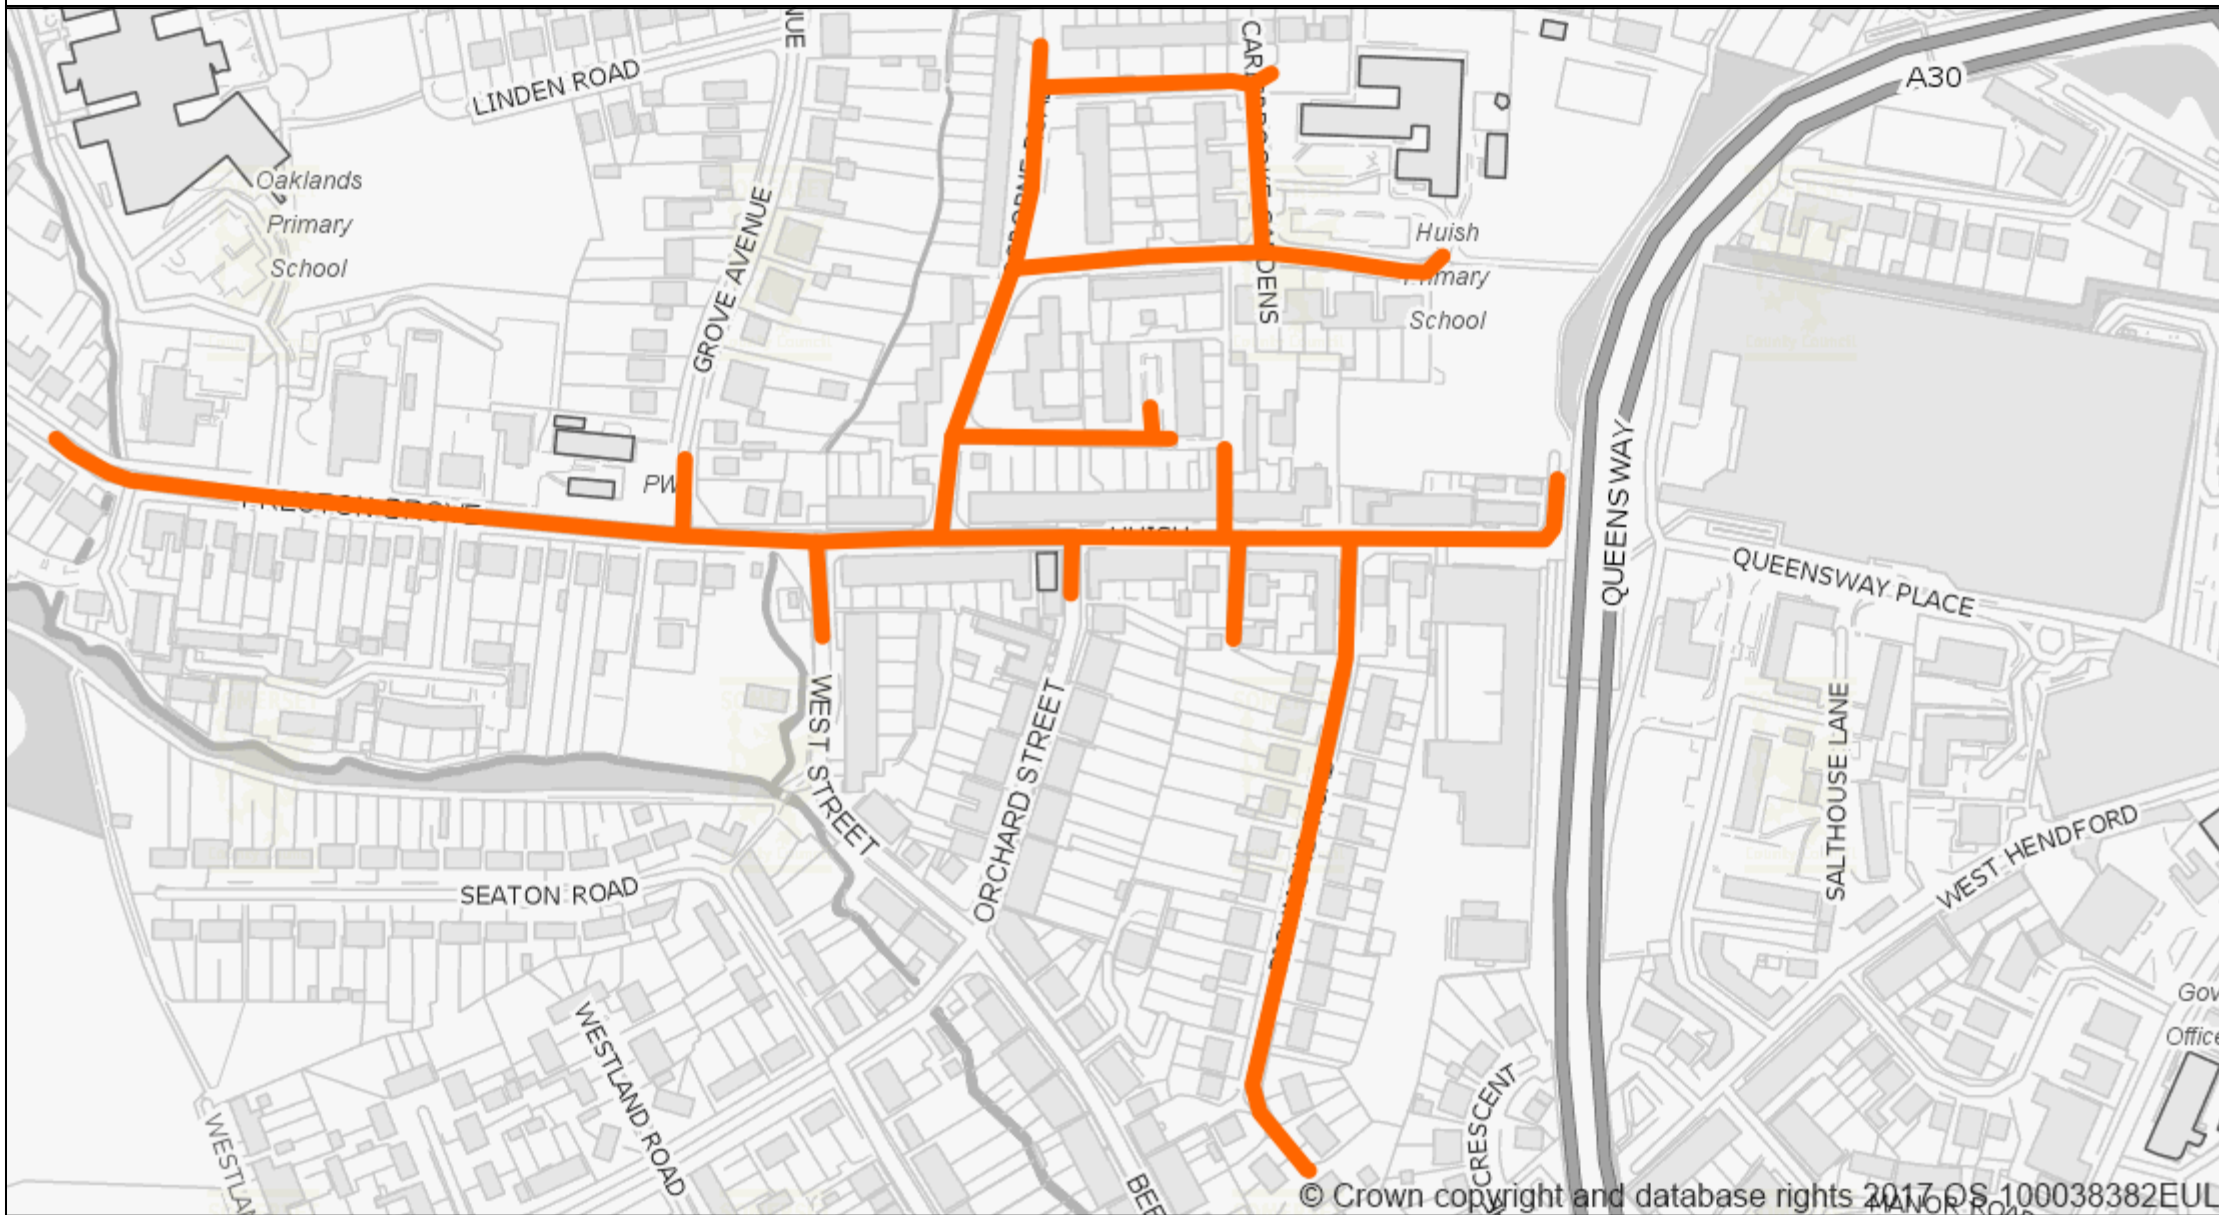

Various Roads, Yeovil - 20mph Zone - Orange Lines represent the 20mph zone

WWW.SOMERSET.GOV.UK

Somerset County Council
County Hall
Taunton
TA1 4DY
0300 123 2224

Scale:1:3000

Centre:355033, 115972

Date produced:2019-12-12 11:28:57