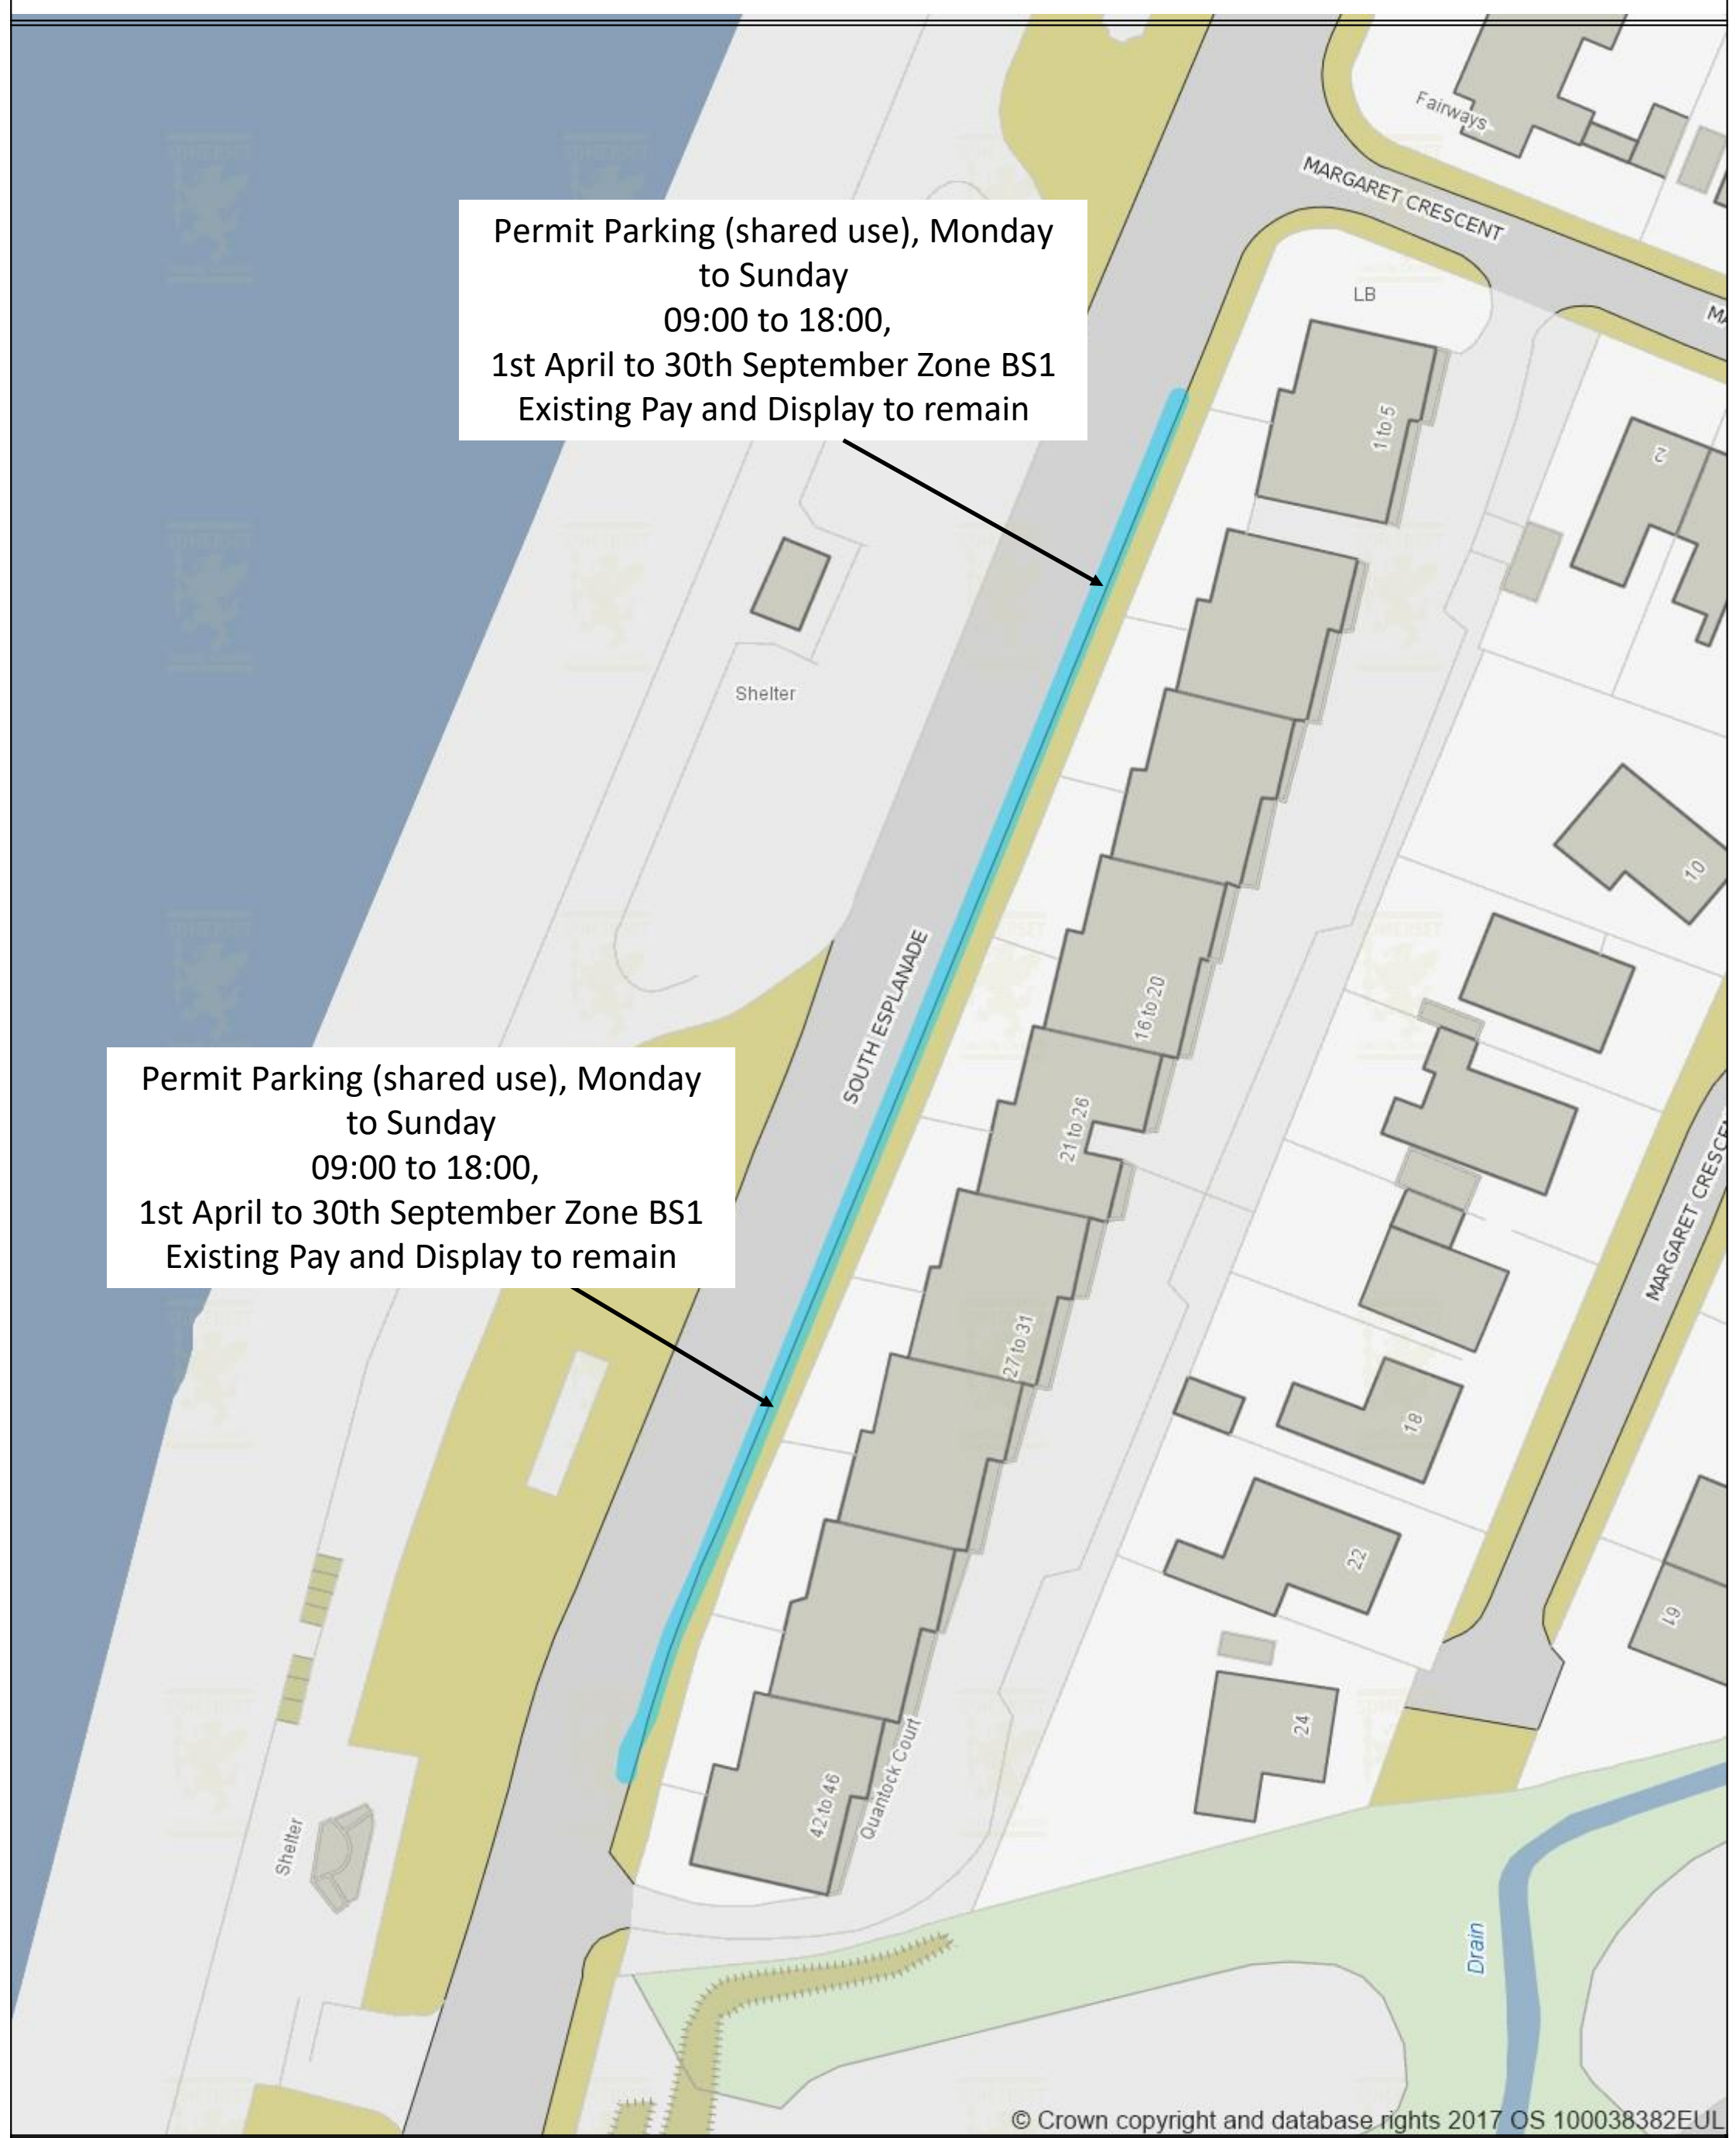

South Esplanade, Burnham On Sea - New Permit Parking (shared Use),
Monday to Sunday, 09:00 to 18:00, 1st April to 30th September, Zone BS1
(Existing Pay and Display, maximum 4 hours, no return 4 hours to remain)

Permit Parking (shared use), Monday
to Sunday
09:00 to 18:00,
1st April to 30th September Zone BS1
Existing Pay and Display to remain

Permit Parking (shared use), Monday
to Sunday
09:00 to 18:00,
1st April to 30th September Zone BS1
Existing Pay and Display to remain