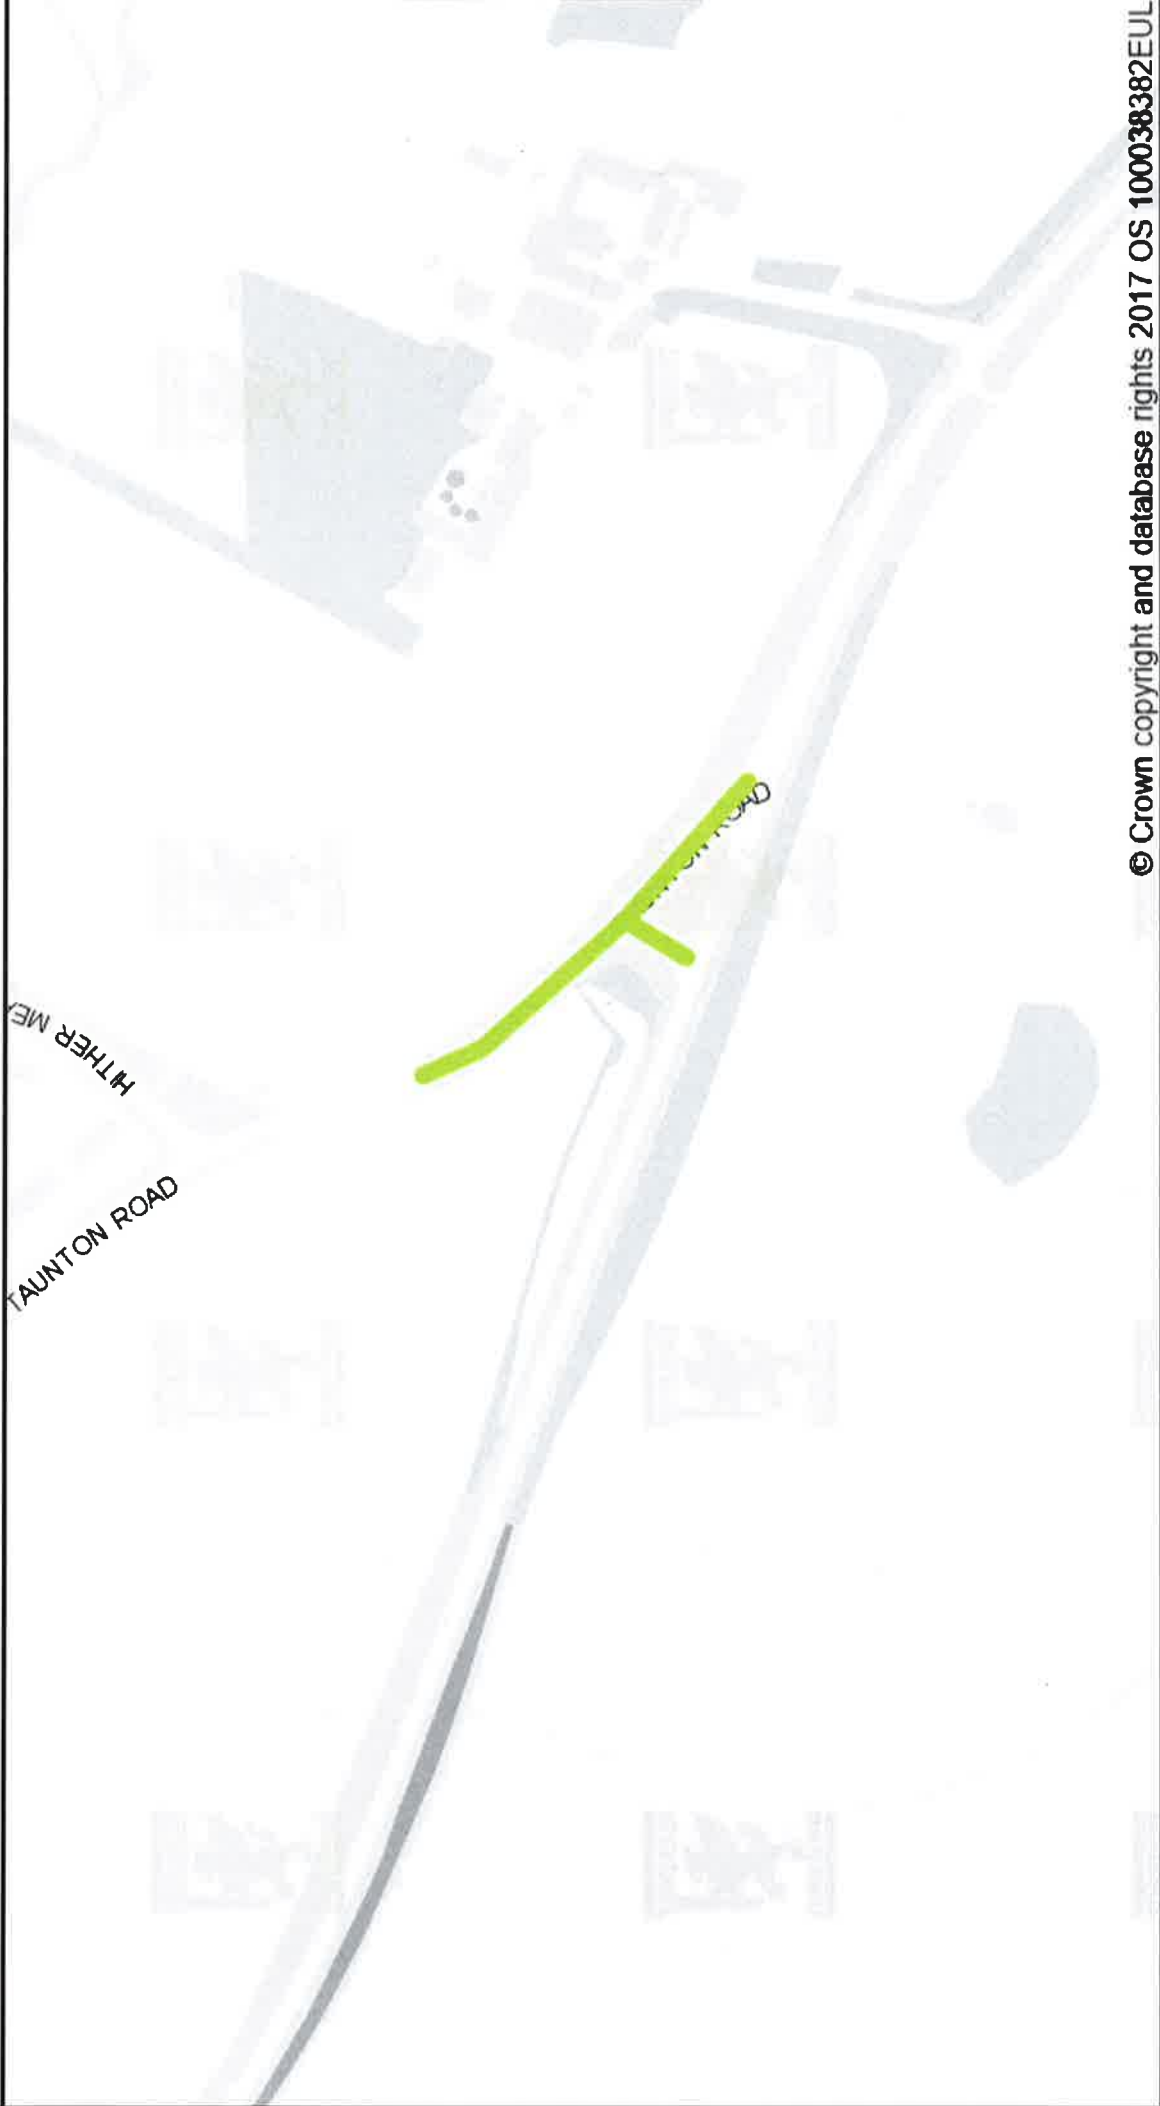

SCHEDULE 1
30mph Speed Limit

Taunton Road
Bishops Lydeard

from the junction with Minehead Road for a distance of 150 metres in a north westerly direction

Taunton Road
Bishops Lydeard

from a point 171 metres in an easterly direction from the junction with Hither Mead for a distance of 30 metres in a south westerly direction.

STATEMENT OF REASONS FOR PROPOSING TO MAKE THE ORDER

For avoiding danger to persons or other traffic using the road or any other road or for preventing the likelihood of any such danger arising.

Taunton Road, Bishops Lydeard - Green Line represents proposed 30mph Speed Limit