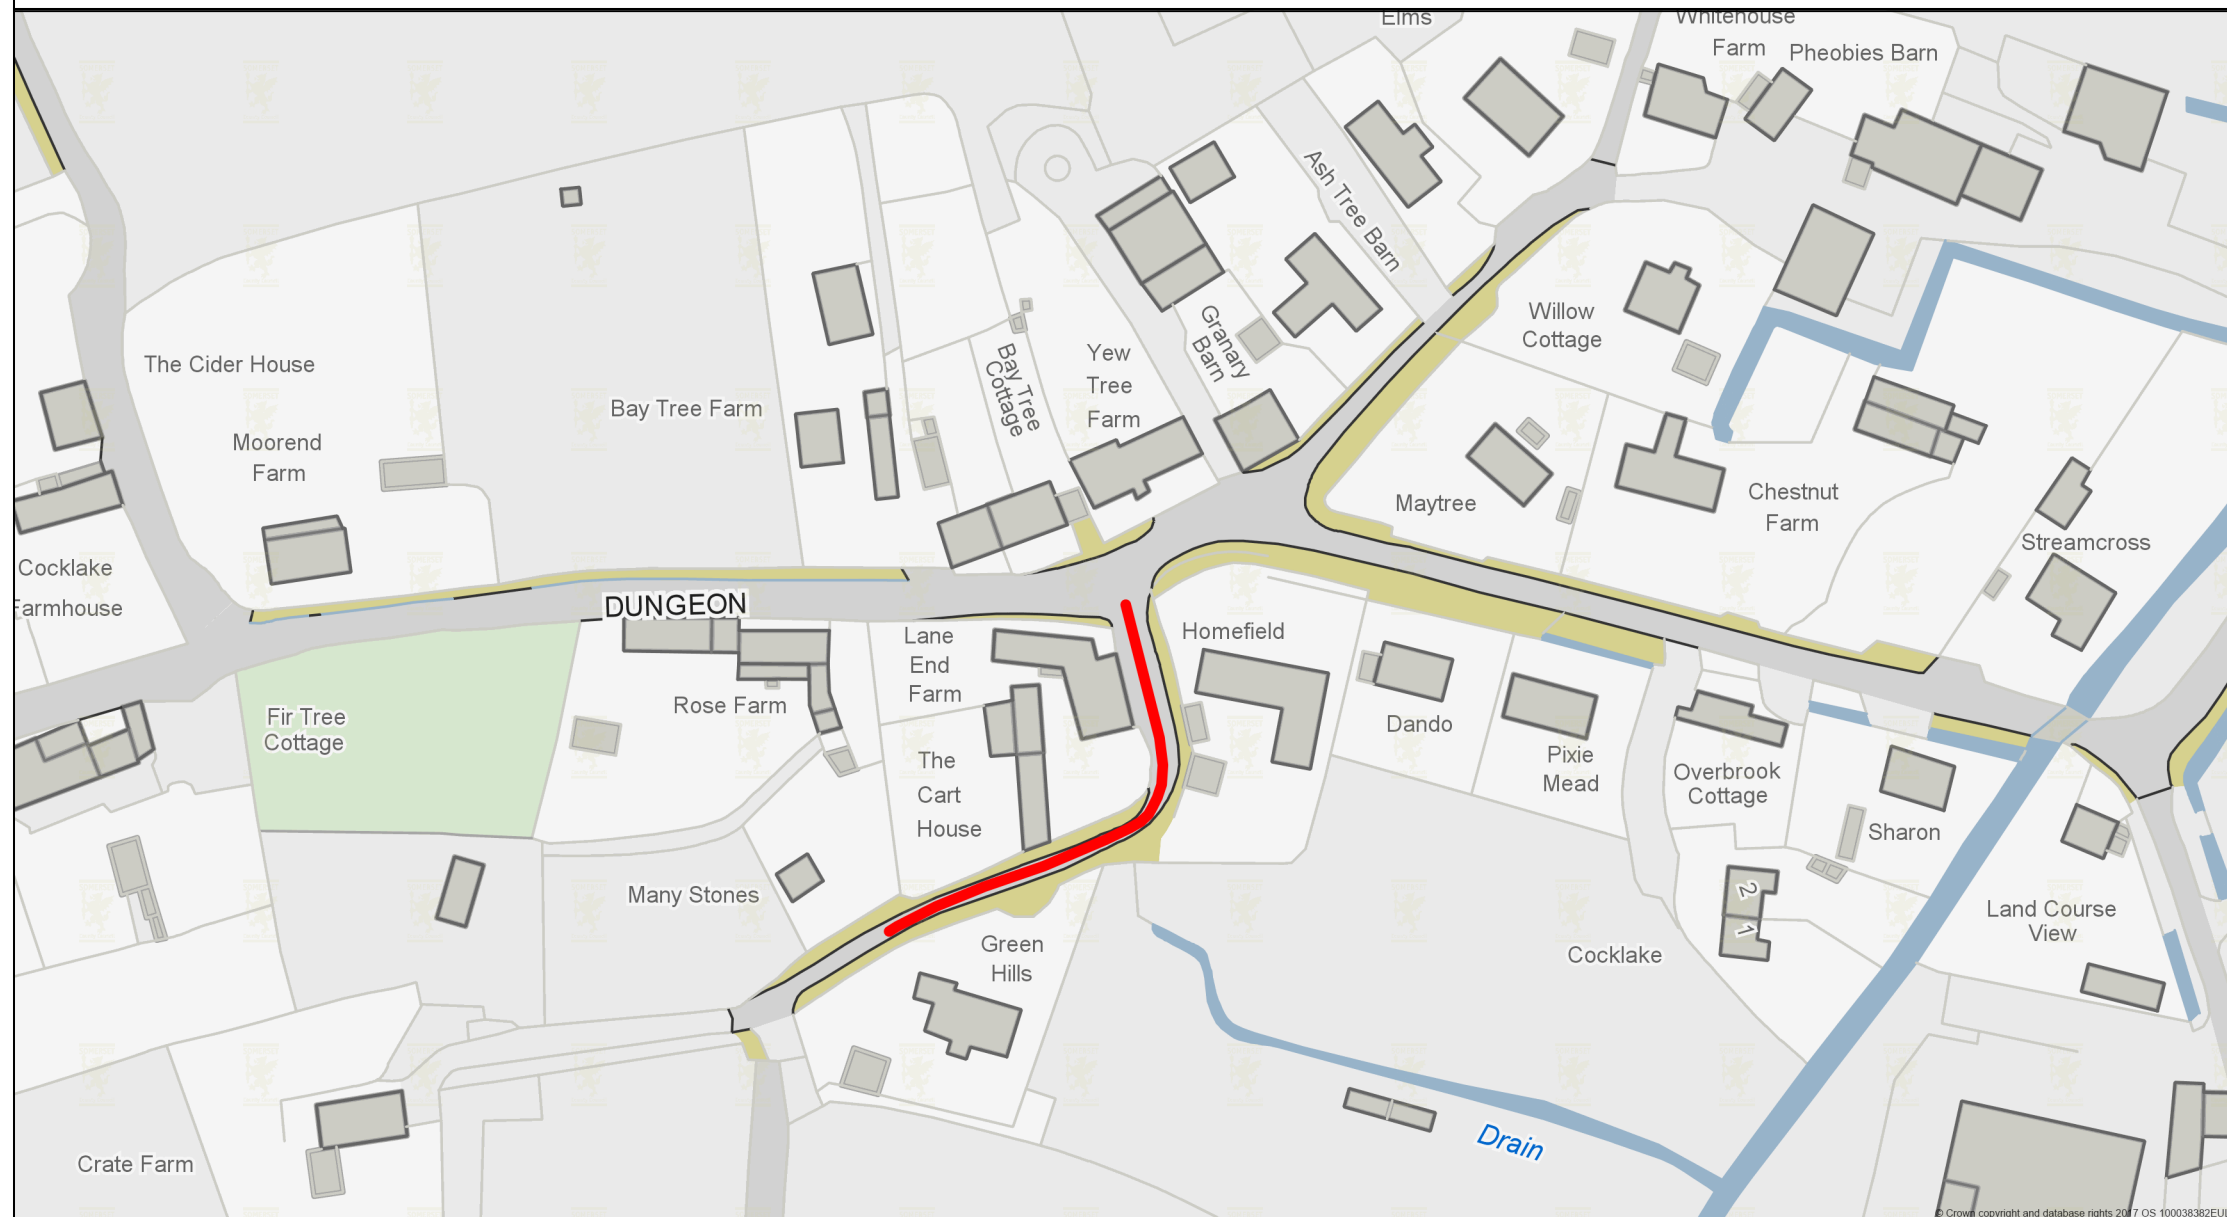

# TTRO348763 Temporary road closure - Lane from Dungeon to Crate Farm

Key - **Red** = Road Closure

[WWW.SOMERSET.GOV.UK](http://WWW.SOMERSET.GOV.UK)

Somerset County Council  
County Hall  
Taunton  
TA1 4DY  
0300 123 2224

Scale:1:1250

Centre:344109, 149448

Date produced:2020-02-19 12:27:13

© Crown copyright and database rights 2019 OS 100038382. You are granted a non-exclusive, royalty free, revocable licence solely to view the Licensed Data for non-commercial purposes for the period during which Somerset County Council makes it available. You are not permitted to copy, sub-license, distribute, sell or otherwise make available the Licensed Data to third parties in any form. Third party rights to enforce the terms of this licence shall be reserved to OS.