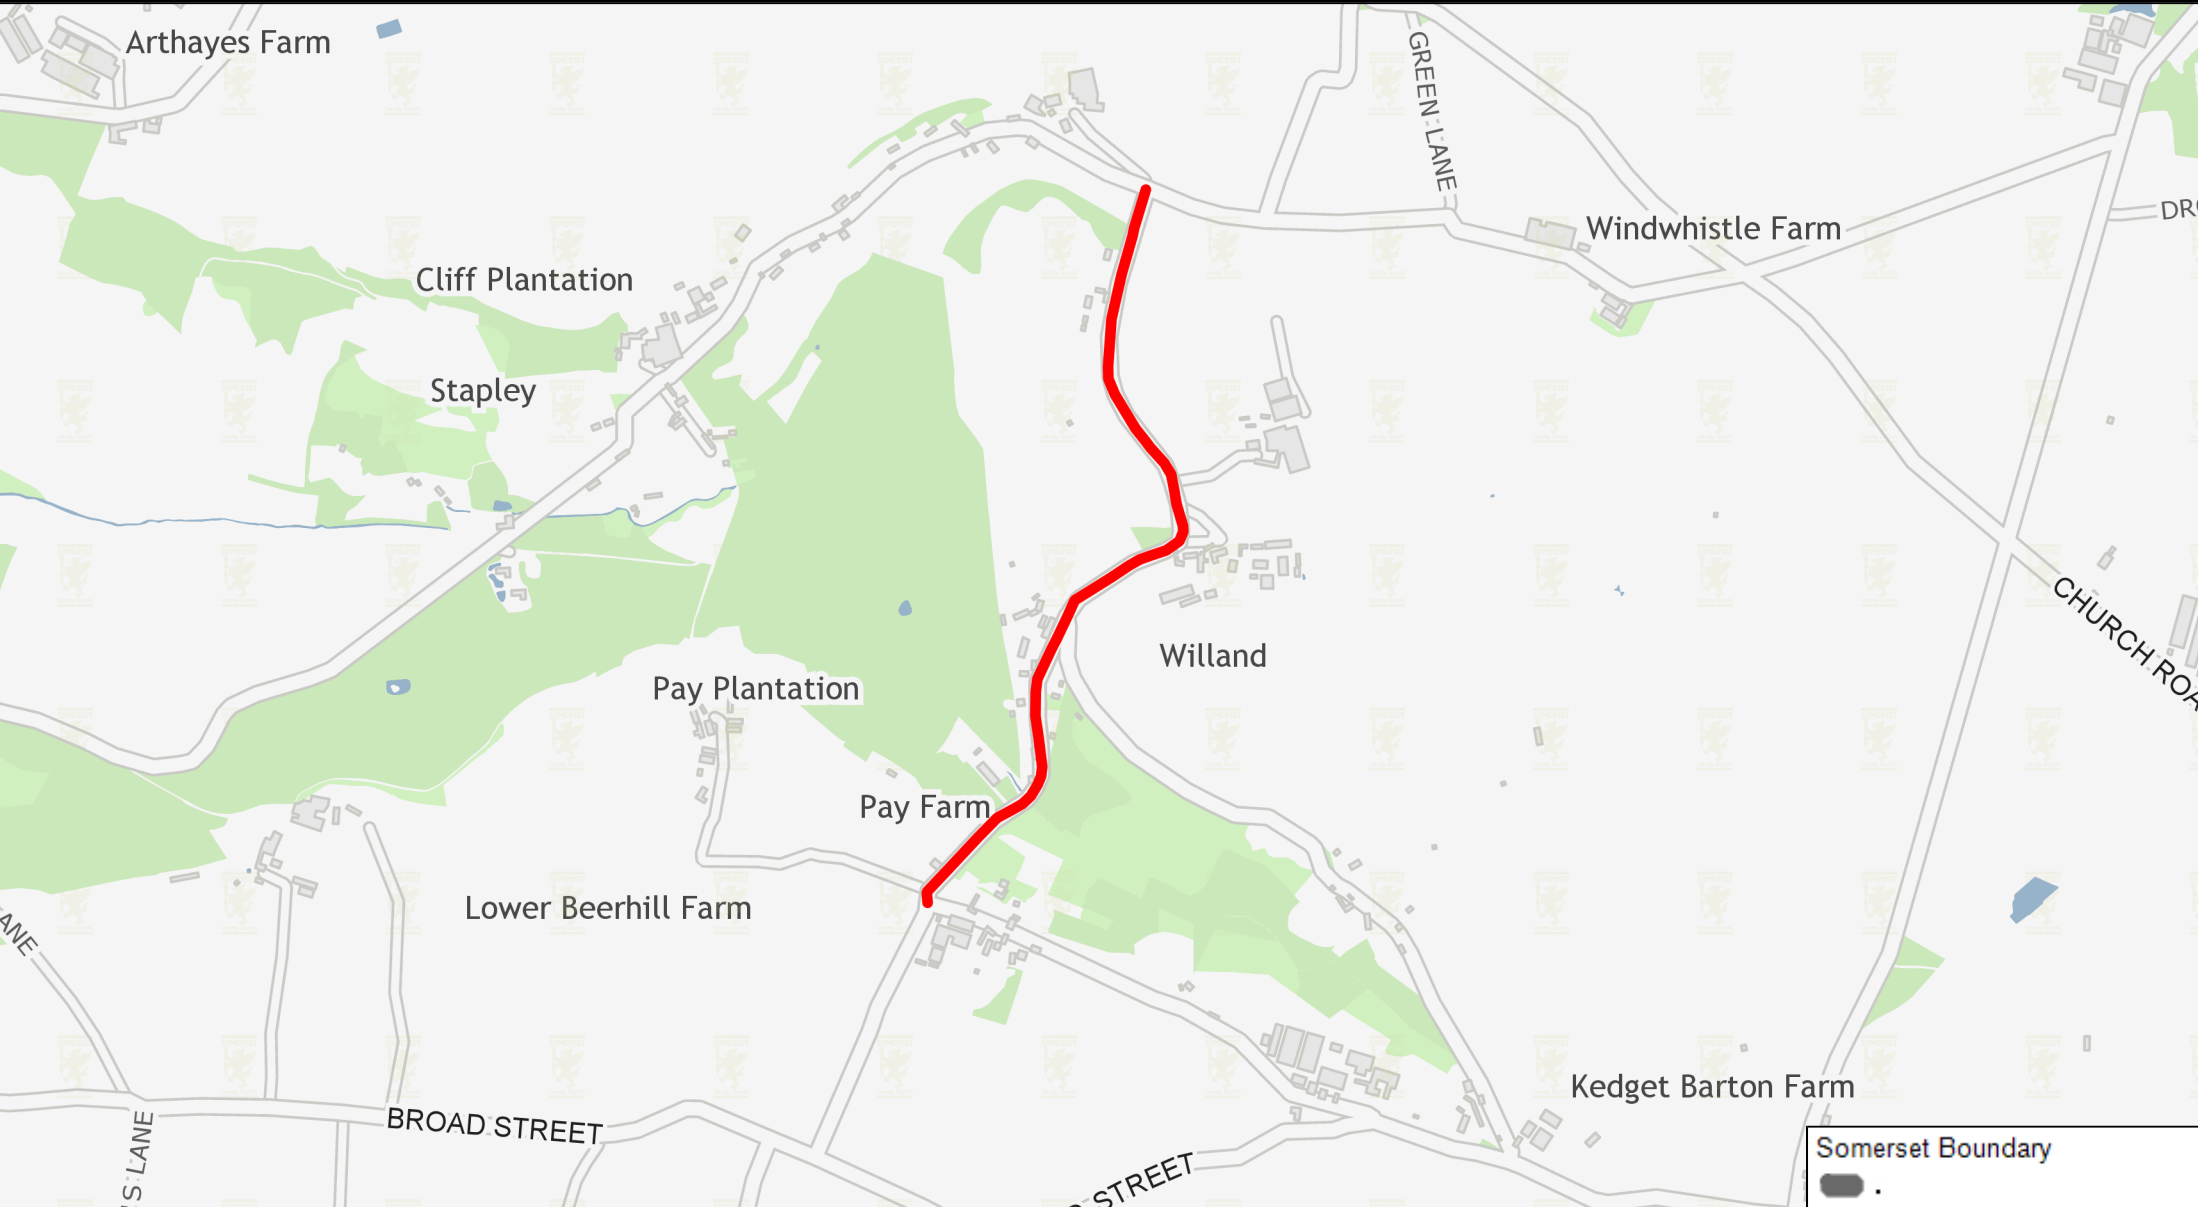

Willand Road, Churchstanton - Temporary road closure - Gigaclear - 17.02.2020 - 20.02.2020

Key: Red = Temporary Road Closure

WWW.SOMERSET.GOV.UK

Somerset County Council
County Hall
Taunton
TA1 4DY
0300 123 2224

Scale:1:10000

Centre:319391, 113310

Date produced:2020-01-16 10:26:08

© Crown copyright and database rights 2019 OS 100038382. You are granted a non-exclusive, royalty free, revocable licence solely to view the Licensed Data for non-commercial purposes for the period during which Somerset County Council makes it available. You are not permitted to copy, sub-license, distribute, sell or otherwise make available the Licensed Data to third parties in any form. Third party rights to enforce the terms of this licence shall be reserved to OS.