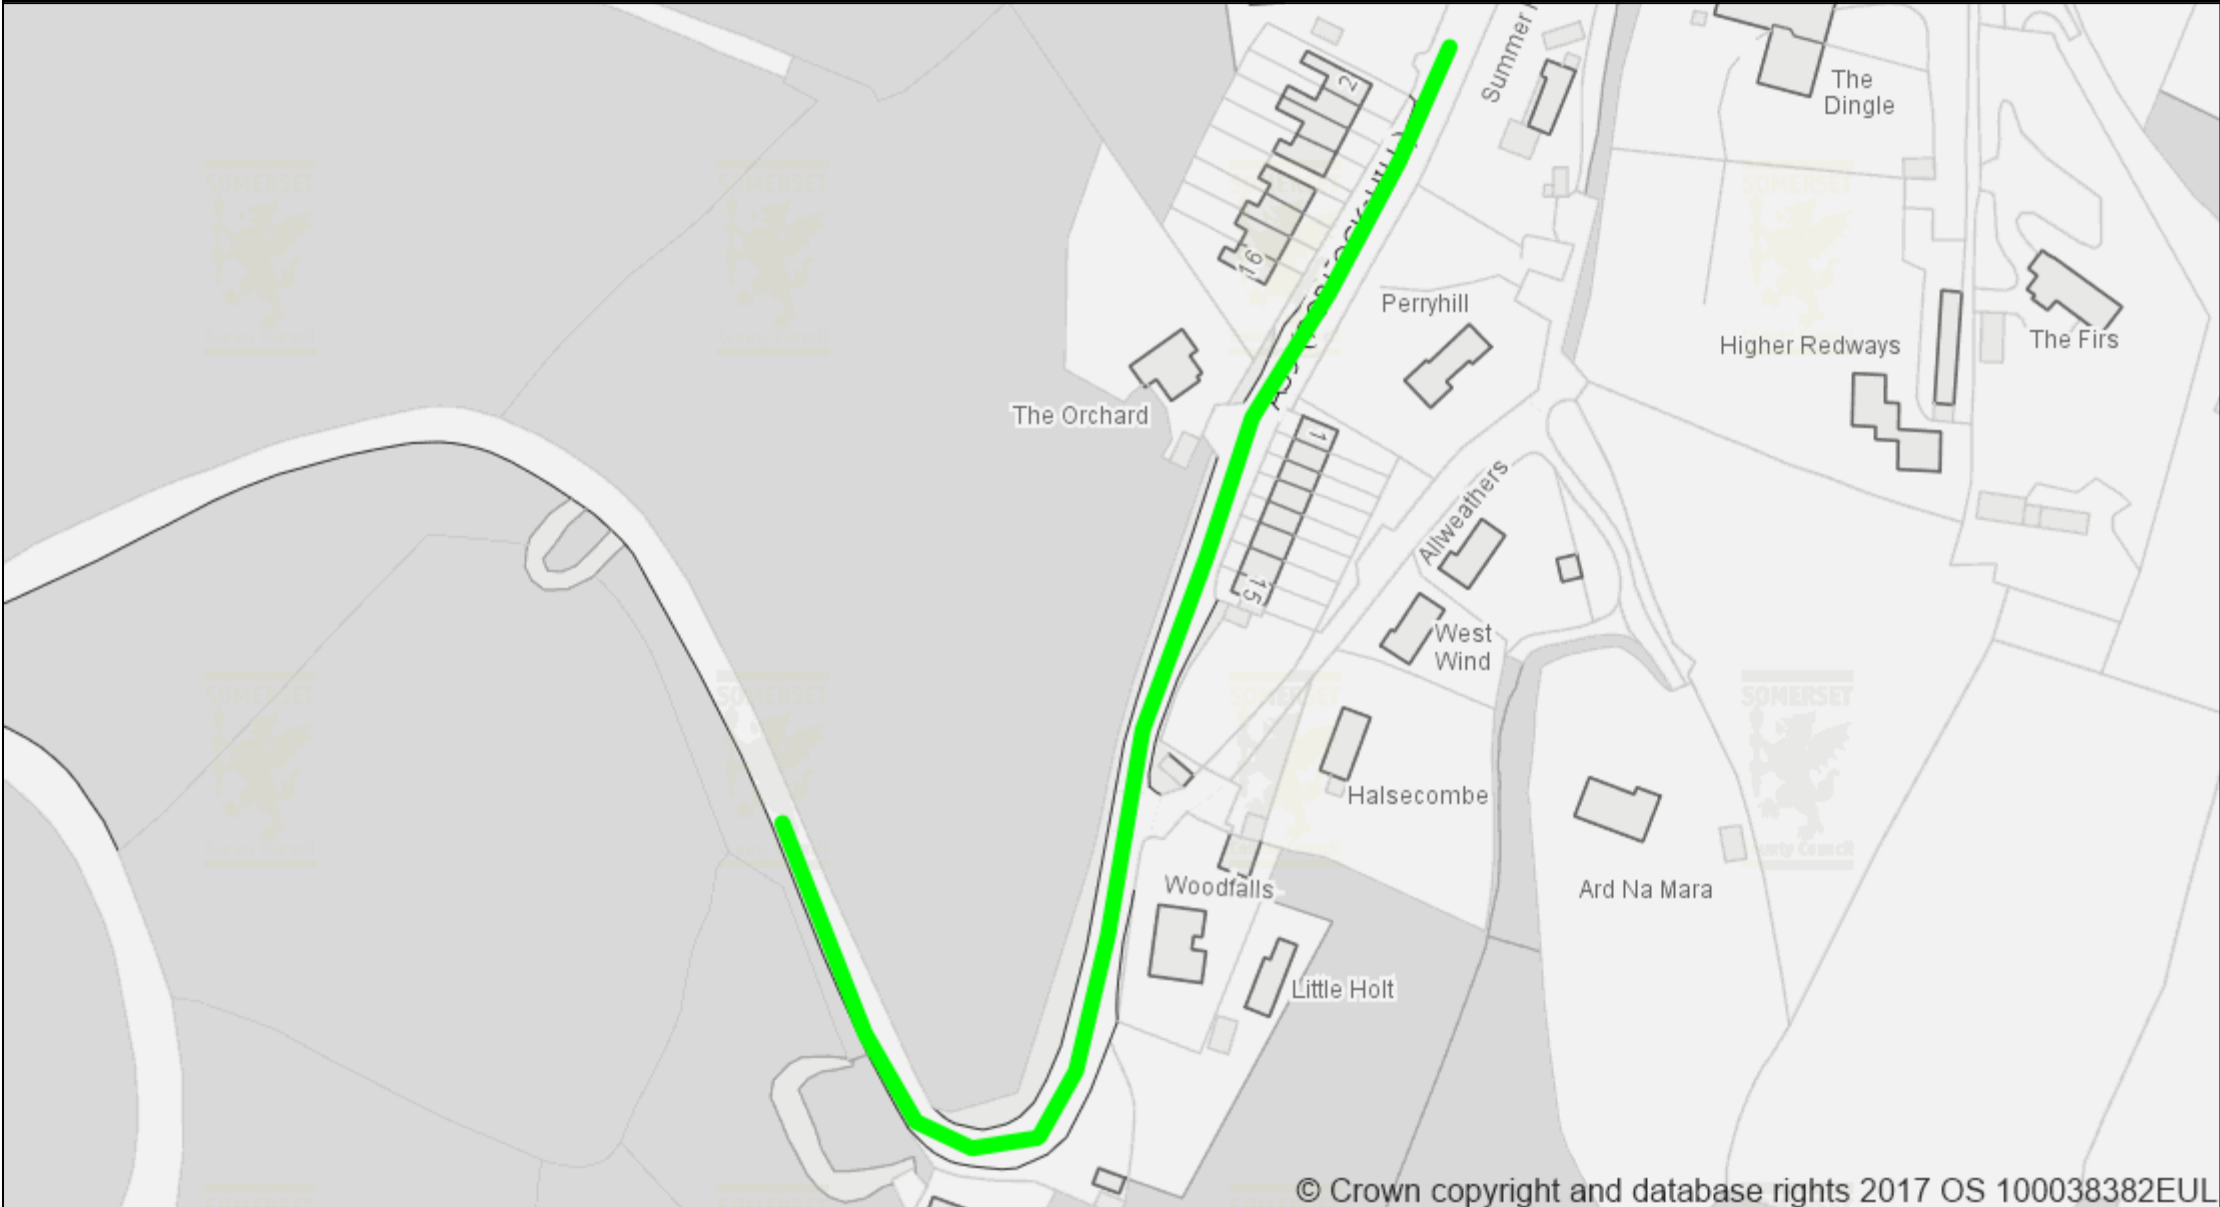

Proposed 10mph Temporary Speed Limit - A39 Porlock Hill Minehead - Green line represents the 10mph speed limit

© Crown copyright and database rights 2017 OS 100038382EUL

WWW.SOMERSET.GOV.UK

Somerset County Council
 County Hall
 Taunton
 TA1 4DY
 0300 123 2224