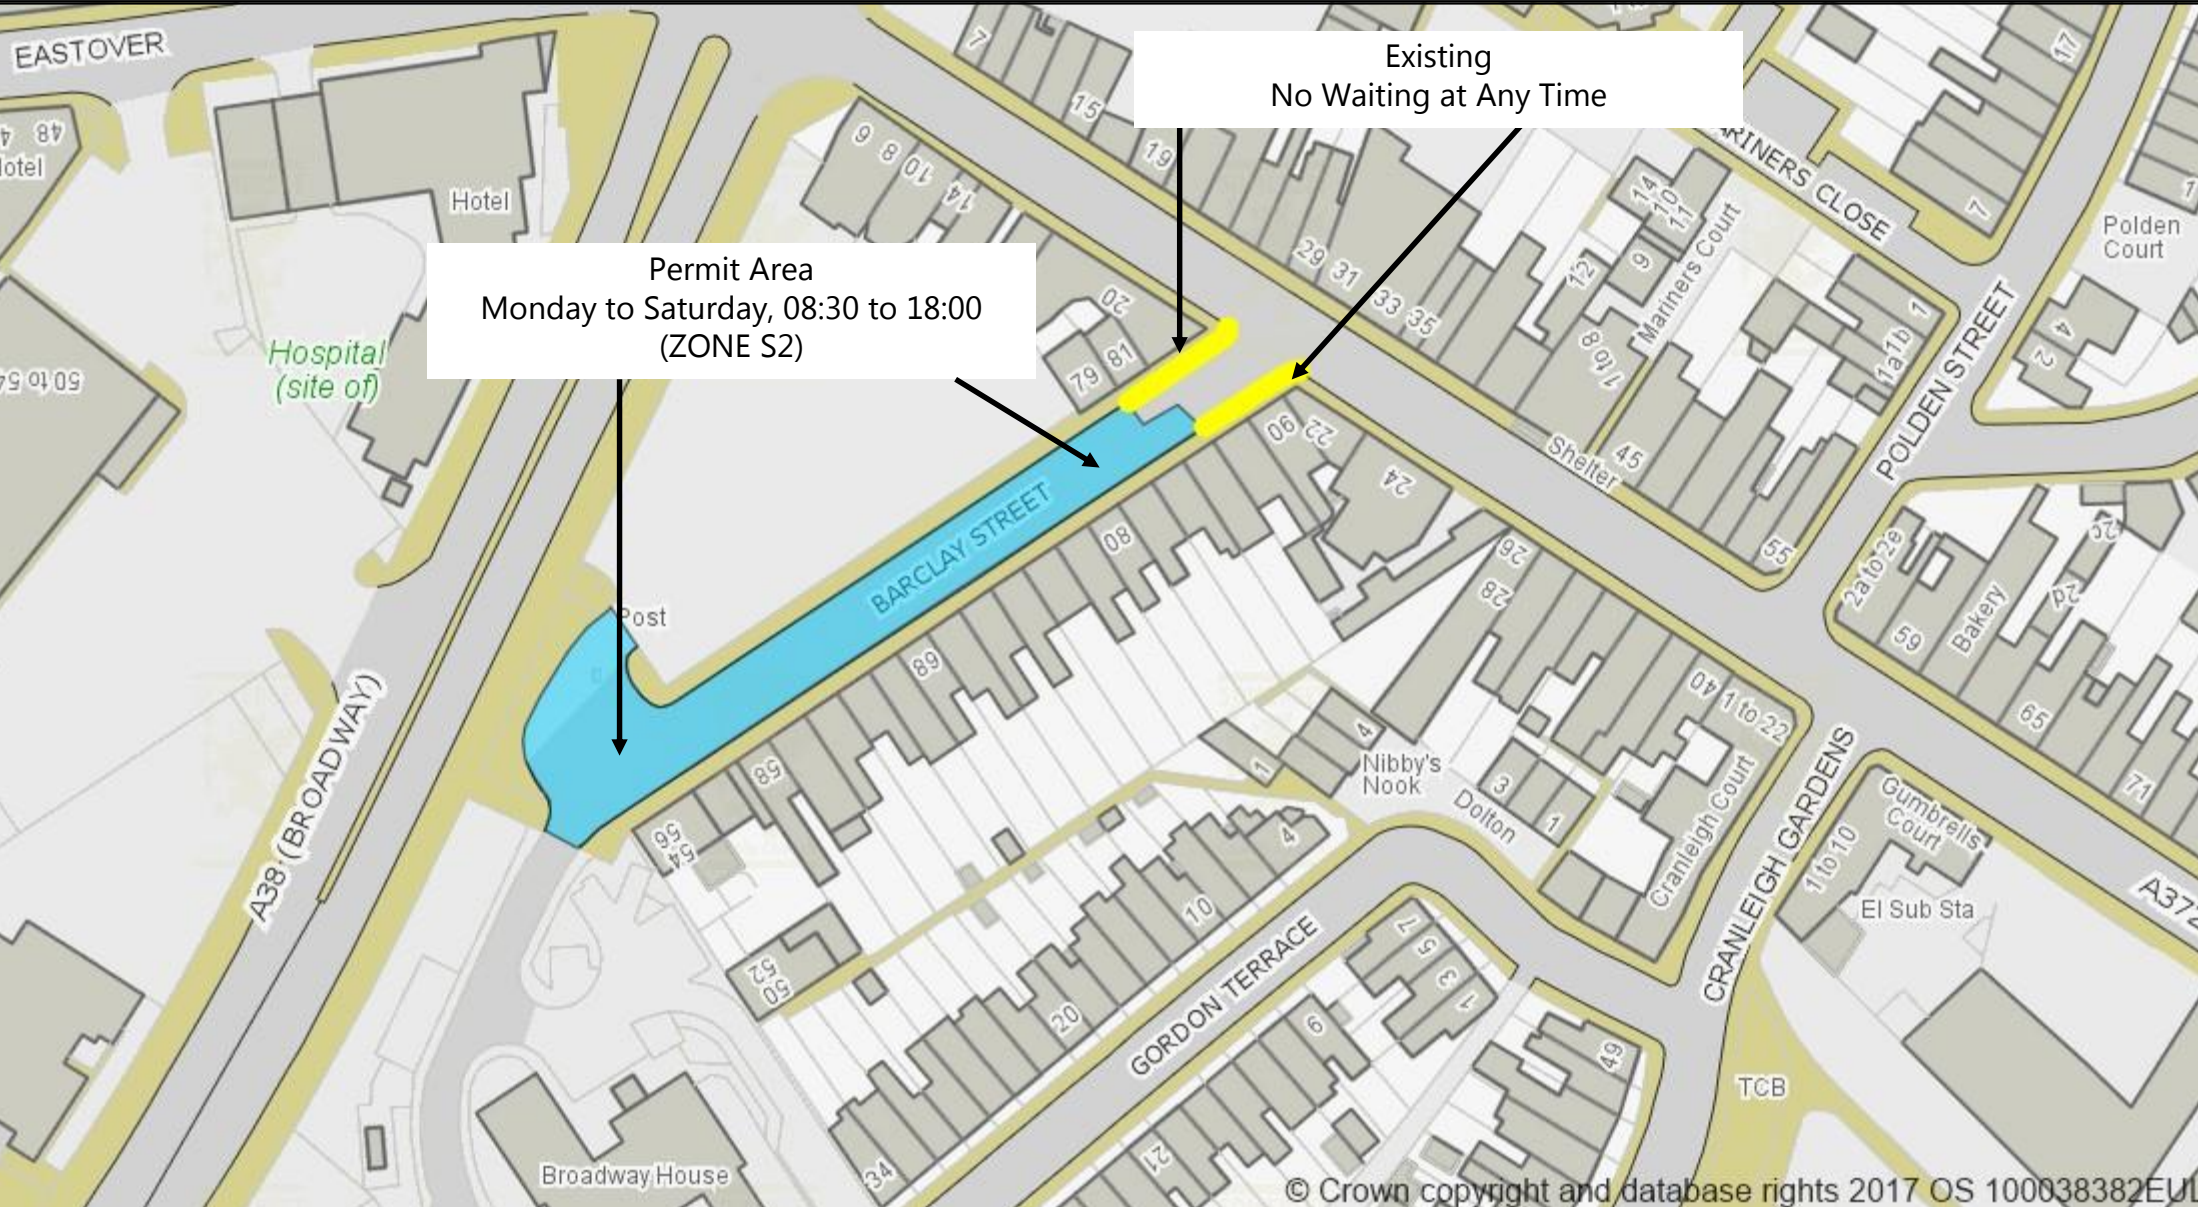

Barclay Street, Bridgwater - Permit Parking Area - Monday to Saturday, 08:30 to 18:00 (ZONE S2)

Permit Area
Monday to Saturday, 08:30 to 18:00
(ZONE S2)

Existing
No Waiting at Any Time