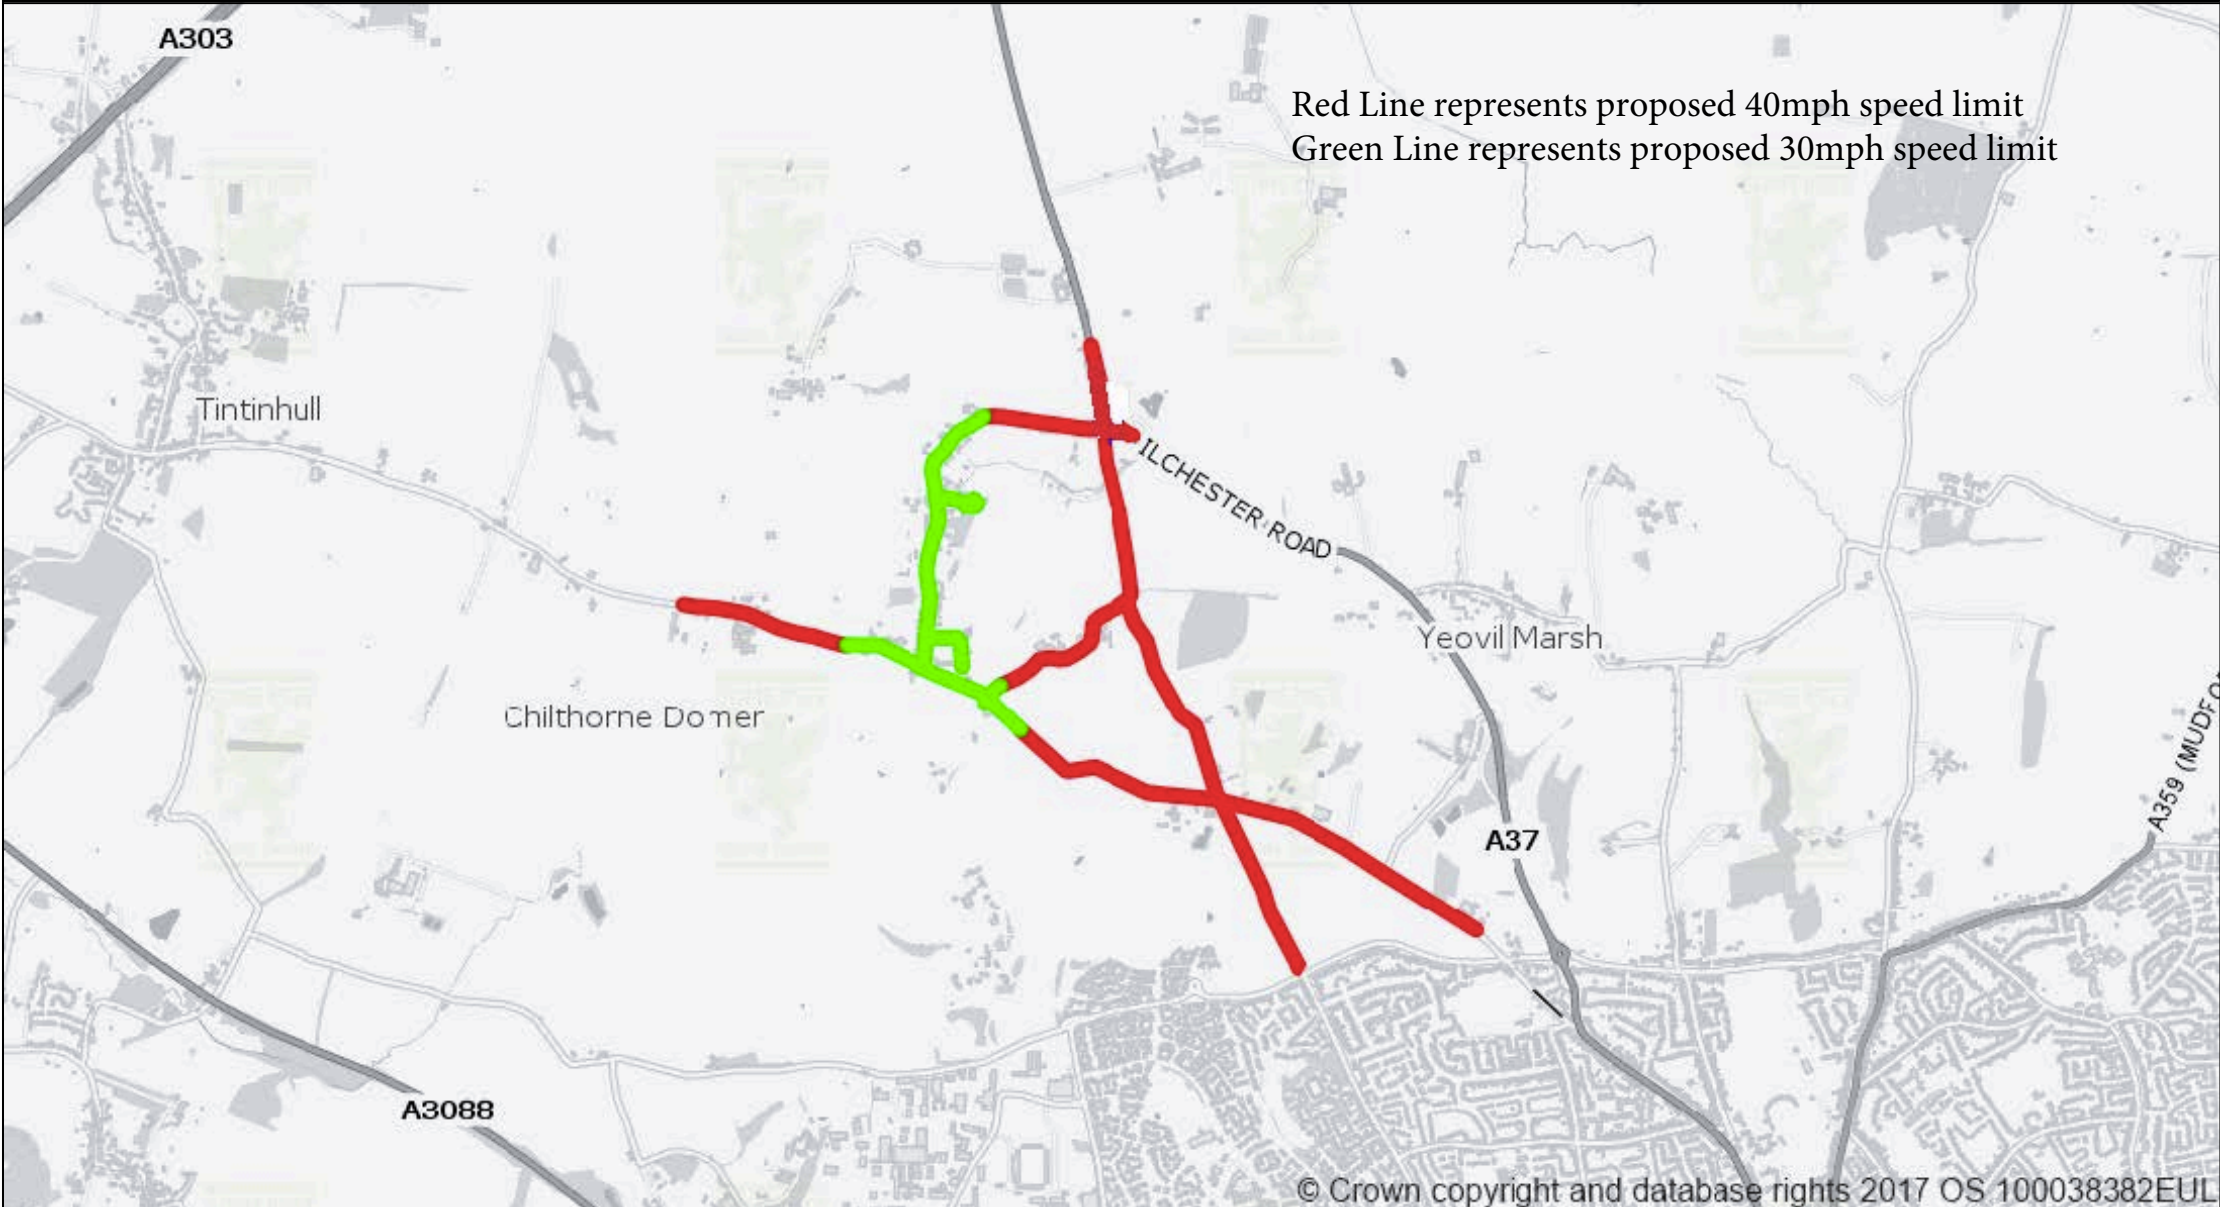

Various Roads Chilthorne Domer - Proposed 30mph and 40mph Speed Limits

© Crown copyright and database rights 2017 OS 100038382EUL