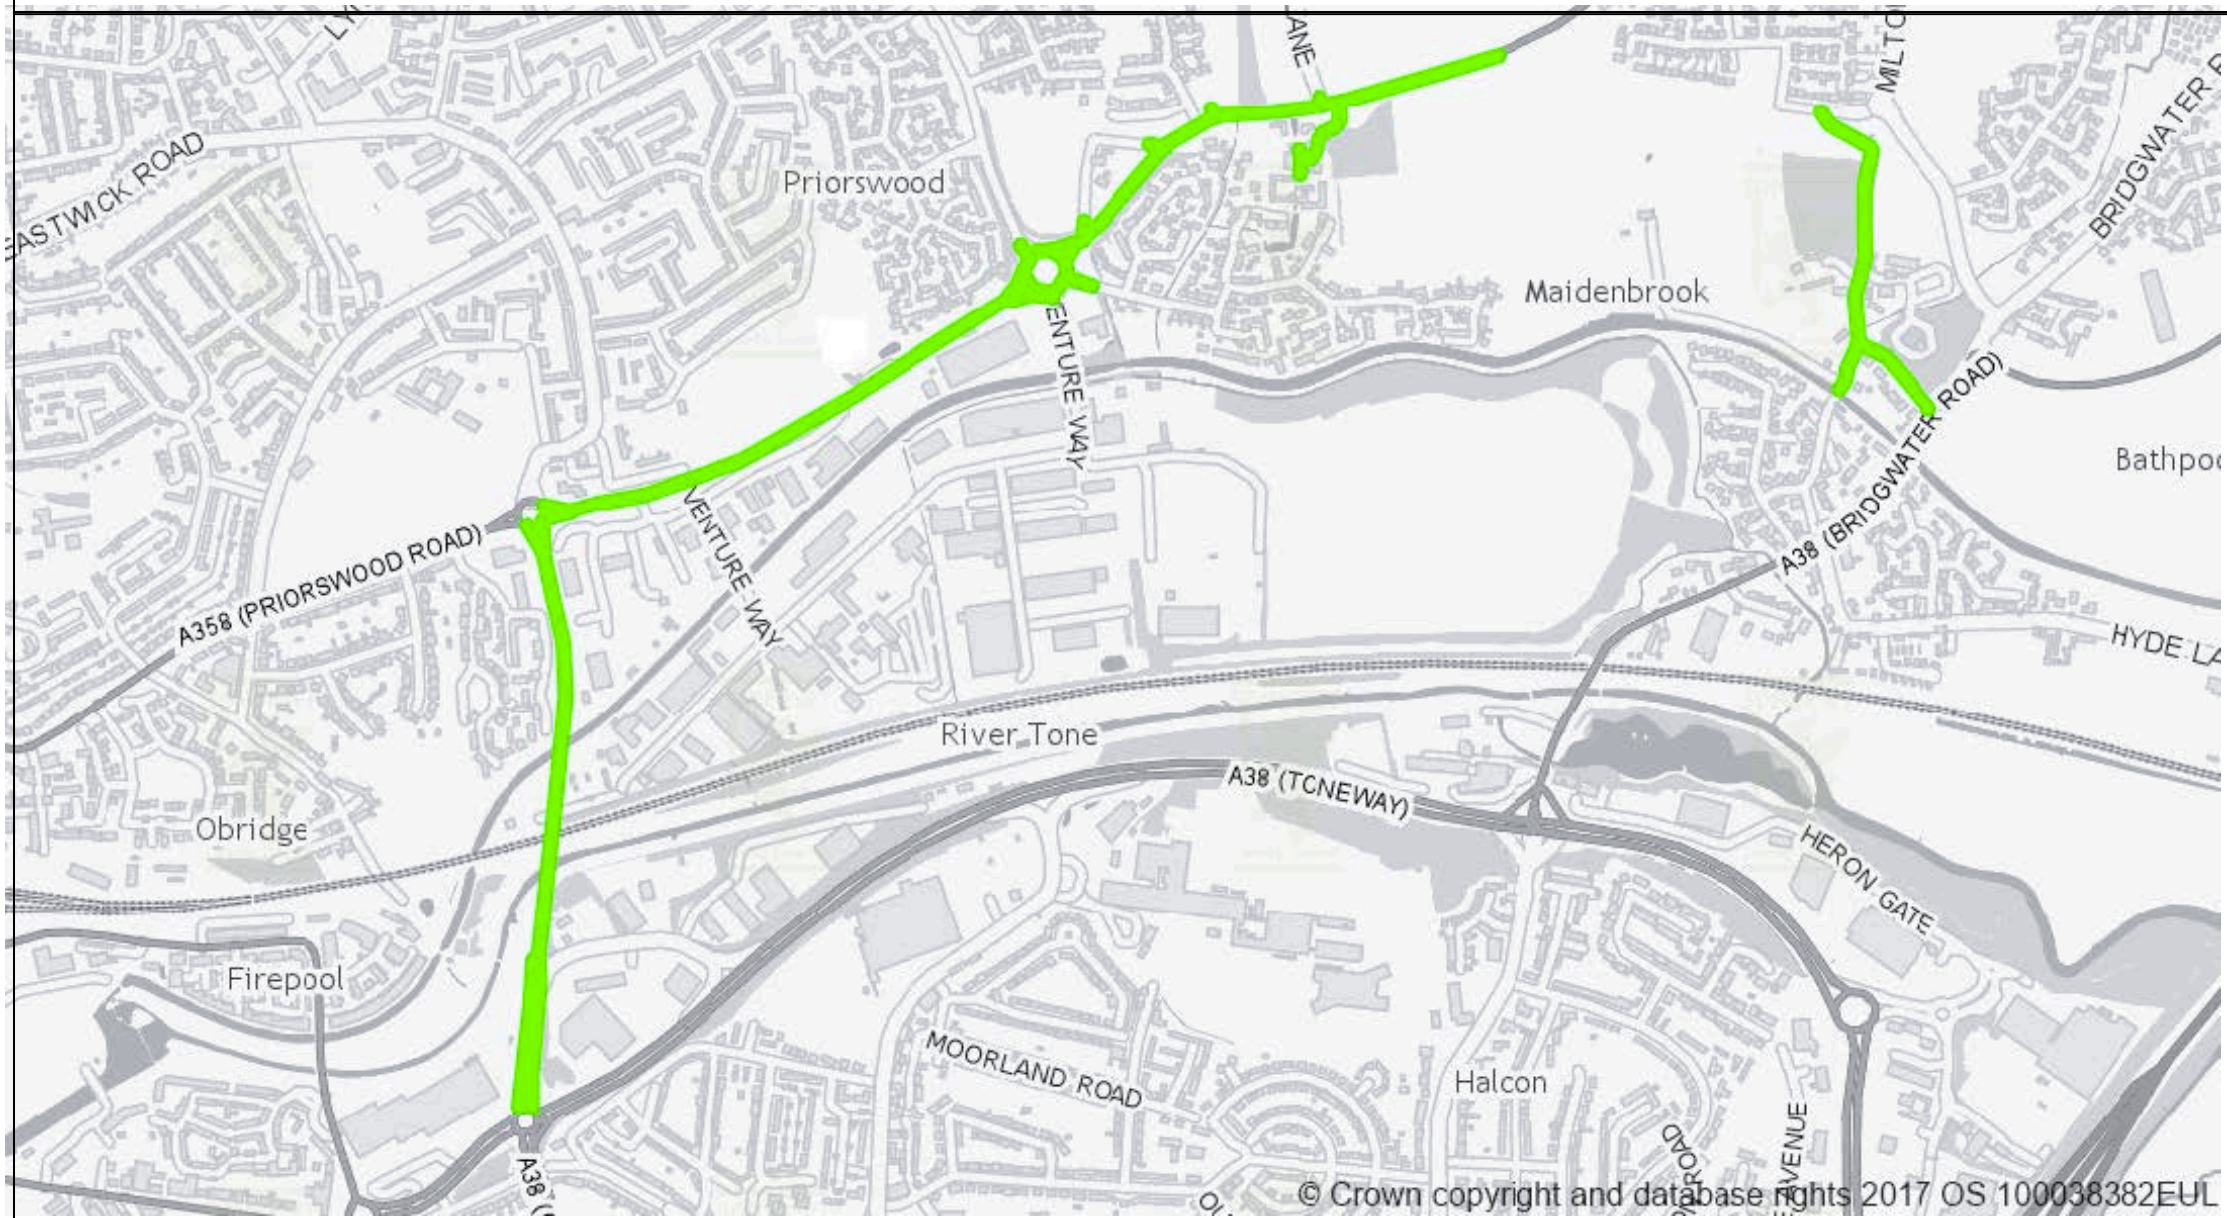

Plan - Various Roads, Taunton - Proposed 30mph Speed Limit

WWW.SOMERSET.GOV.UK

Somerset County Council
County Hall
Taunton
TA1 4DY
0300 123 2224

Scale:1:10000

Centre:324388, 125829

Date produced:2020-02-11 08:46:22