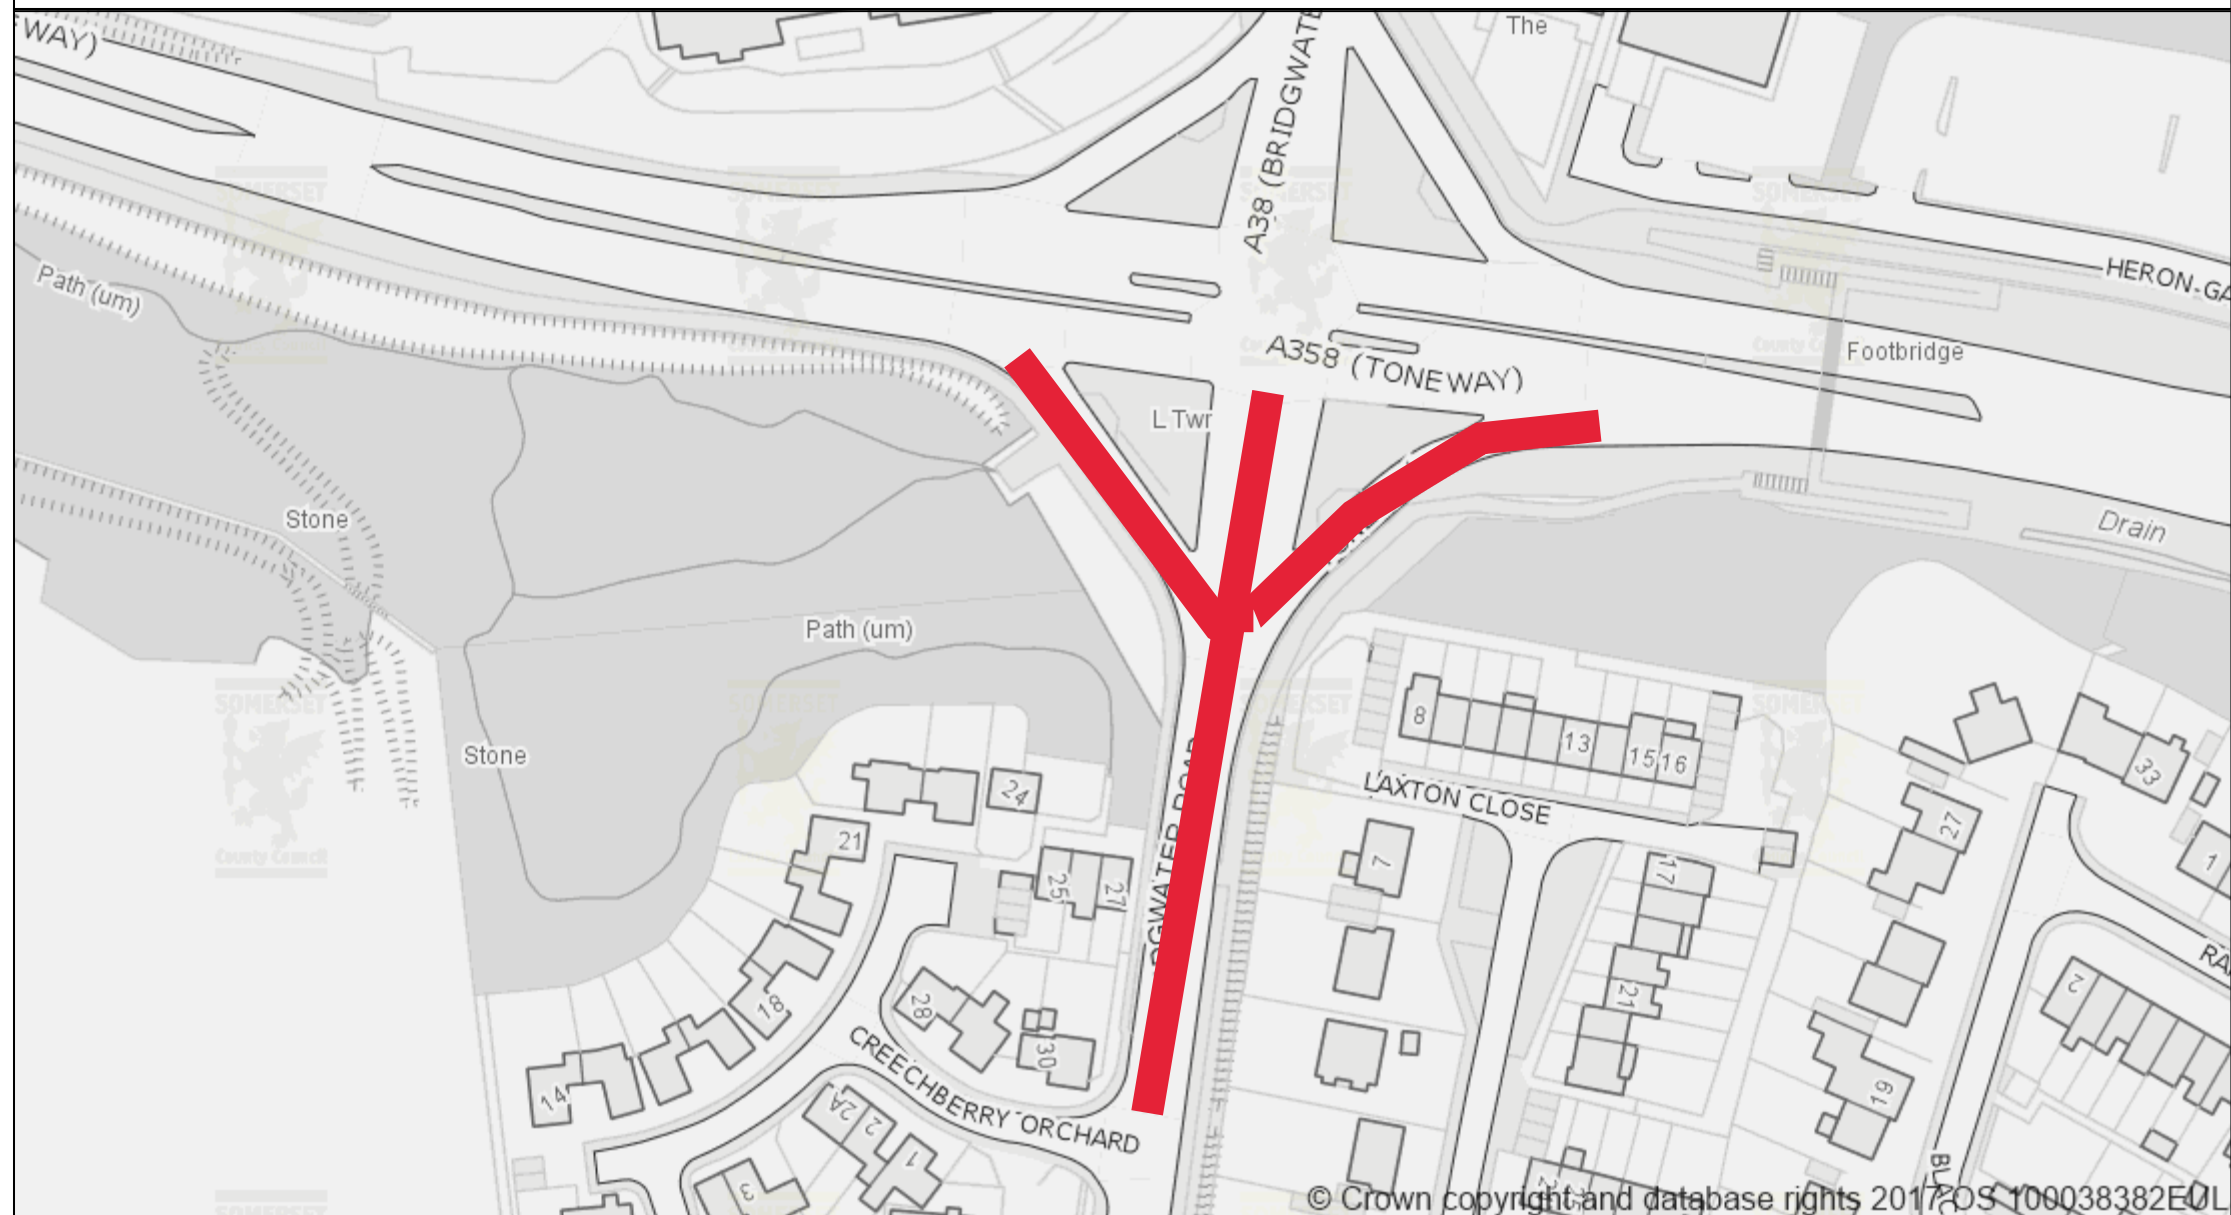

Bridgwater Road (South) Overnight Closure

WWW.SOMERSET.GOV.UK

Somerset County Council
County Hall
Taunton
TA1 4DY
0300 123 2224

Scale:1:1250
Centre:324922, 125493

Date produced:2020-02-24 08:16:23

© Crown copyright and database rights 2019 OS 100038382. You are granted a non-exclusive, royalty free, revocable licence solely to view the Licensed Data for non-commercial purposes for the period during which Somerset County Council makes it available. You are not permitted to copy, sub-license, distribute, sell or otherwise make available the Licensed Data to third parties in any form. Third party rights to enforce the terms of this licence shall be reserved to OS.

Bridgwater Road (South) Overnight Closure Diversion Route

© Crown copyright and database rights 2017 OS 100038382EUL

WWW.SOMERSET.GOV.UK

Somerset County Council
 County Hall
 Taunton
 TA1 4DY
 0300 123 2224