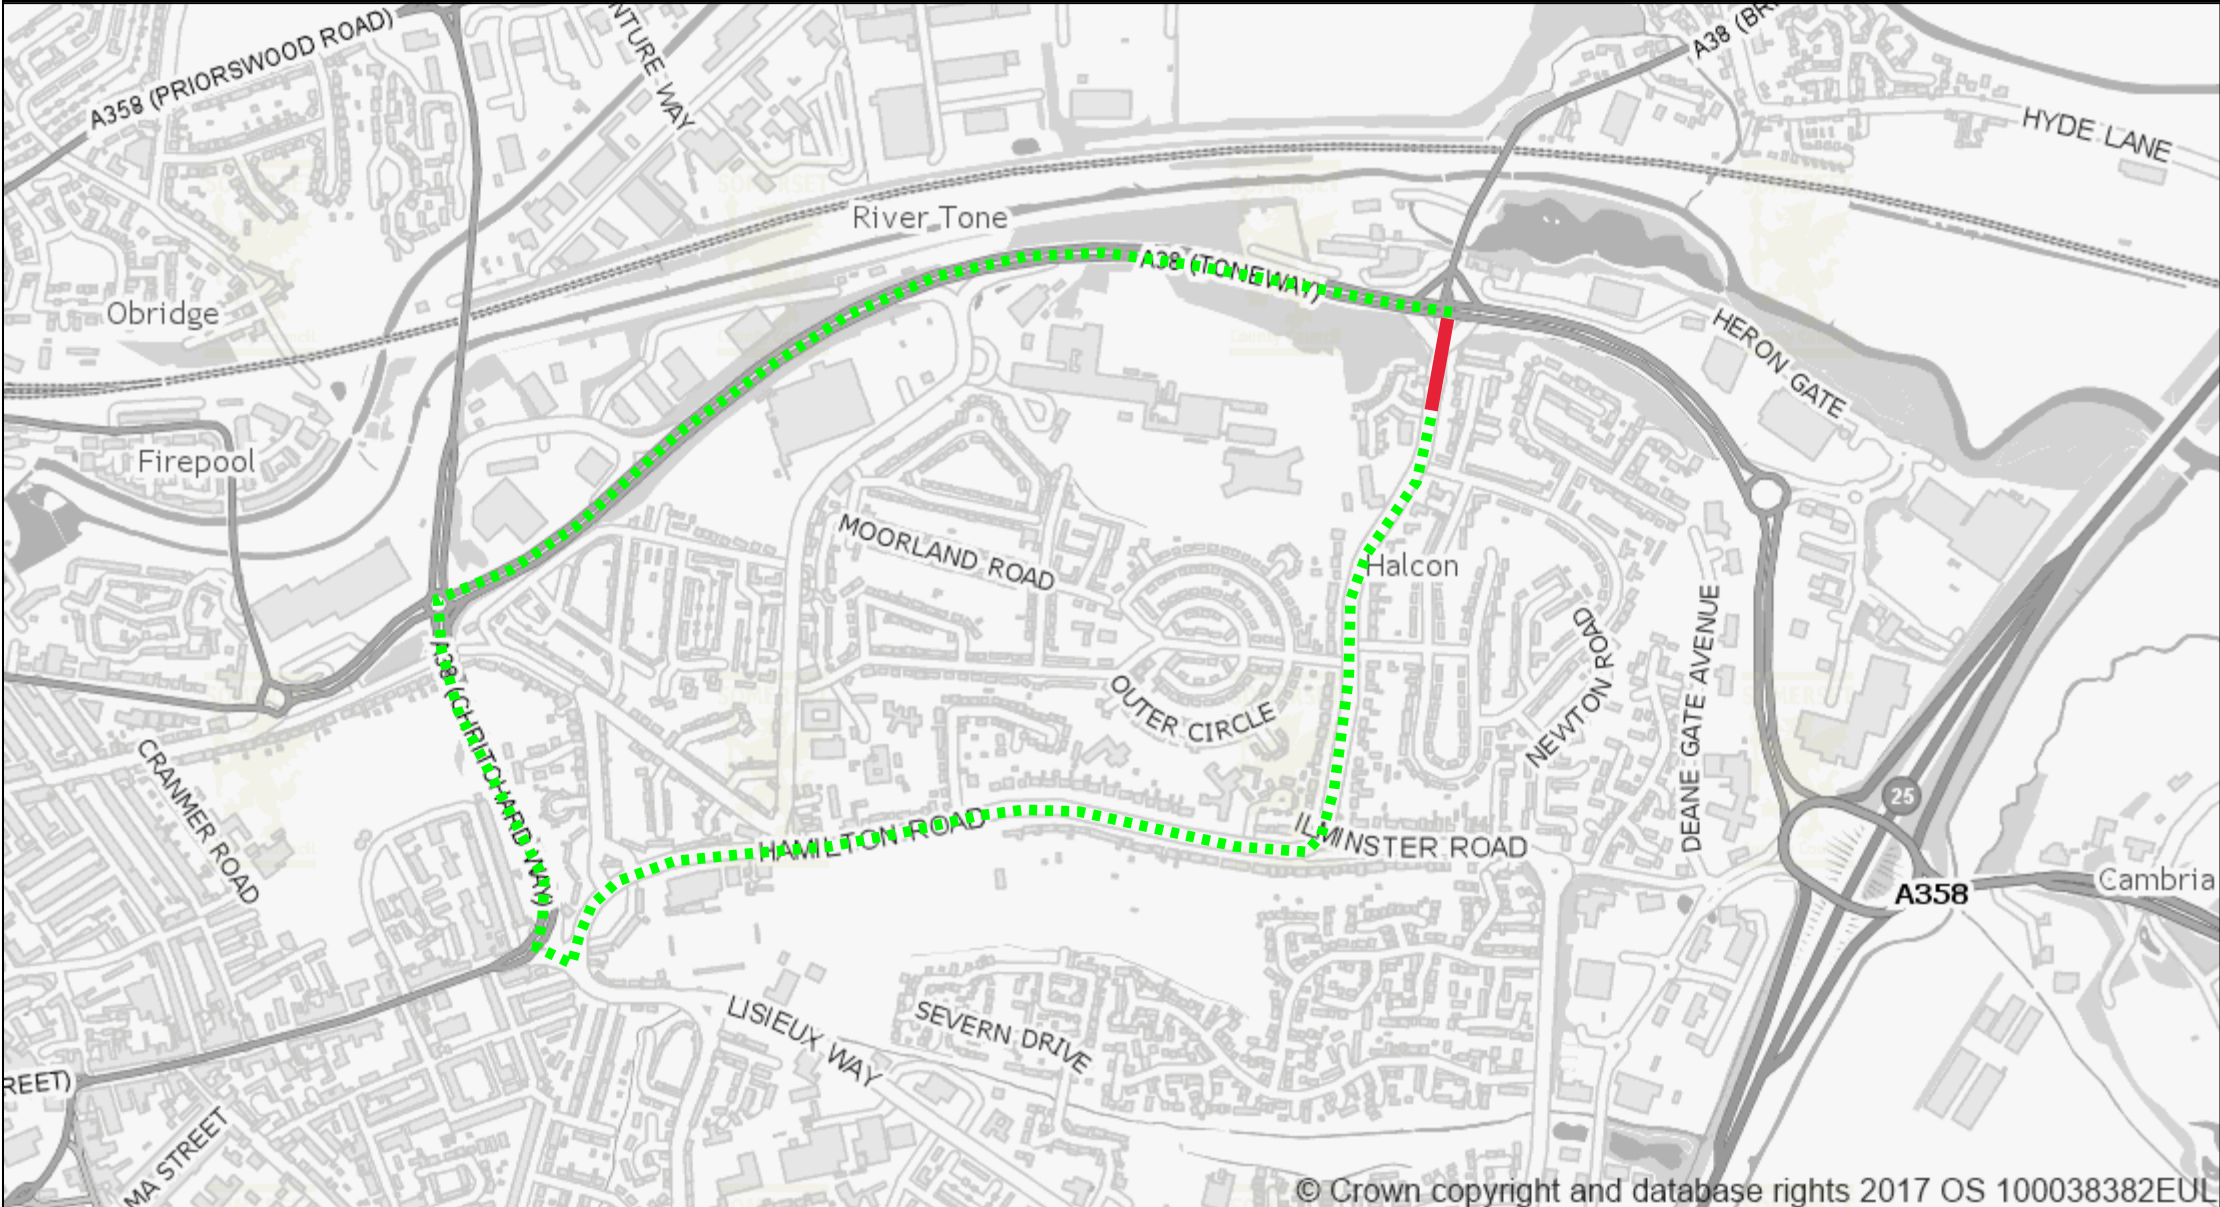

Bridgwater Road (South) Overnight Closure

WWW.SOMERSET.GOV.UK

Somerset County Council
County Hall
Taunton
TA1 4DY
0300 123 2224

Scale:1:1250
Centre:324922, 125493

Date produced:2020-02-24 08:16:23

© Crown copyright and database rights 2019 OS 100038382. You are granted a non-exclusive, royalty free, revocable licence solely to view the Licensed Data for non-commercial purposes for the period during which Somerset County Council makes it available. You are not permitted to copy, sub-license, distribute, sell or otherwise make available the Licensed Data to third parties in any form. Third party rights to enforce the terms of this licence shall be reserved to OS.

Bridgwater Road (South) Overnight Closure Diversion Route

© Crown copyright and database rights 2017 OS 100038382EUL

WWW.SOMERSET.GOV.UK

Somerset County Council
 County Hall
 Taunton
 TA1 4DY
 0300 123 2224