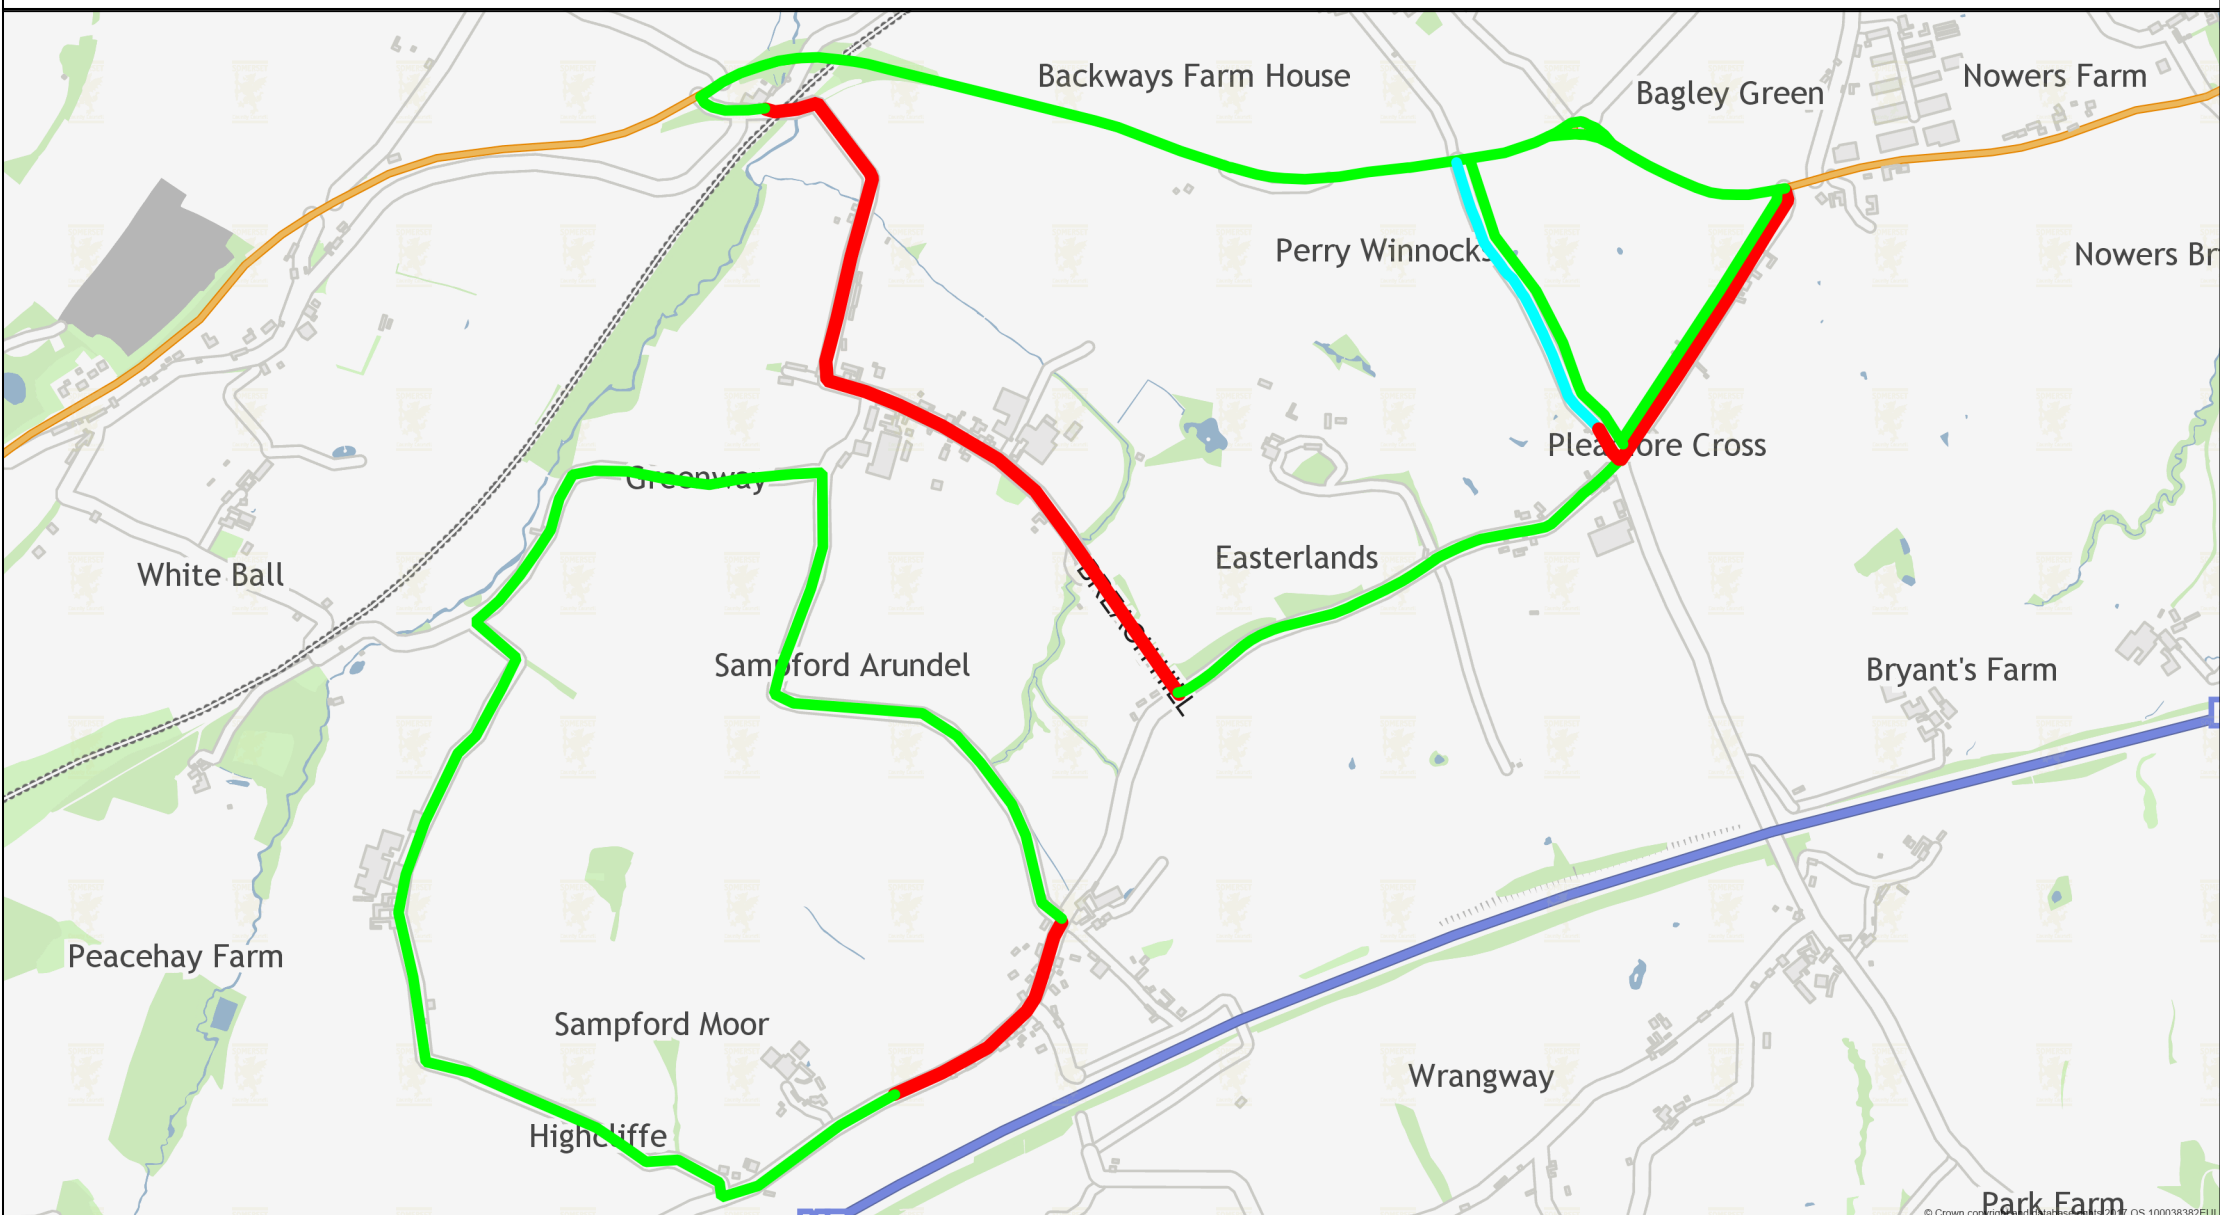

TTRO348079 - Temporary road closures - Various Roads, Sampford Arundel and Wellington Without 06.04.2020 - 29.04.2020

Key - **Red**= Temporary Road Closure **Green**= Diversion Route **Blue**= Suspension of One Way Order