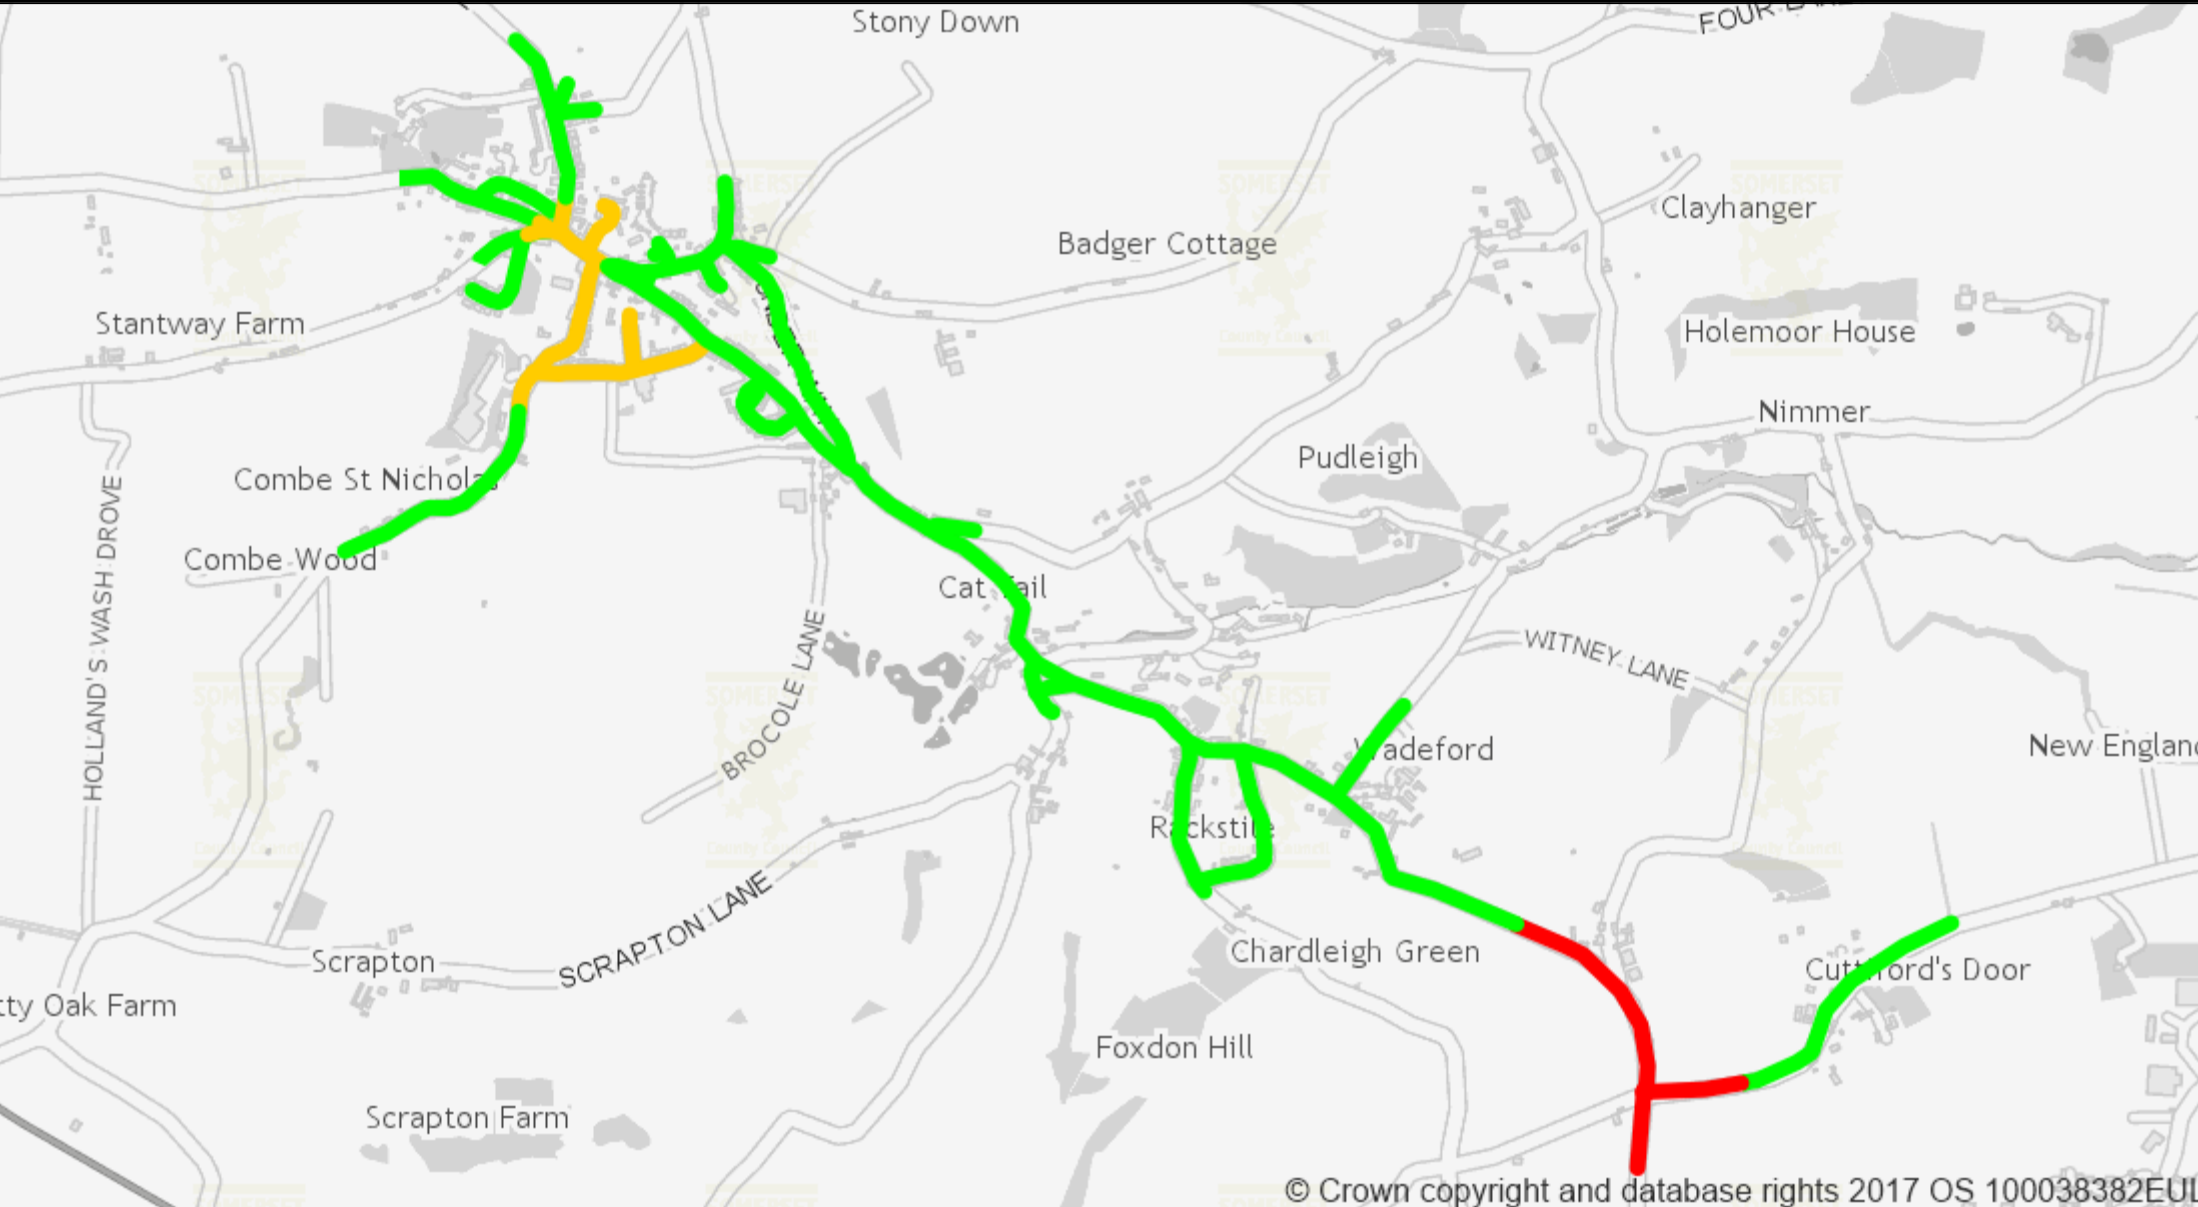

Various Roads, Combe St Nicholas, Wadeford and Cuttisfords Door - Proposed Revocation and 20mph, 30mph and 40mph Speed Limit

© Crown copyright and database rights 2017 OS 100038382EUL

WWW.SOMERSET.GOV.UK