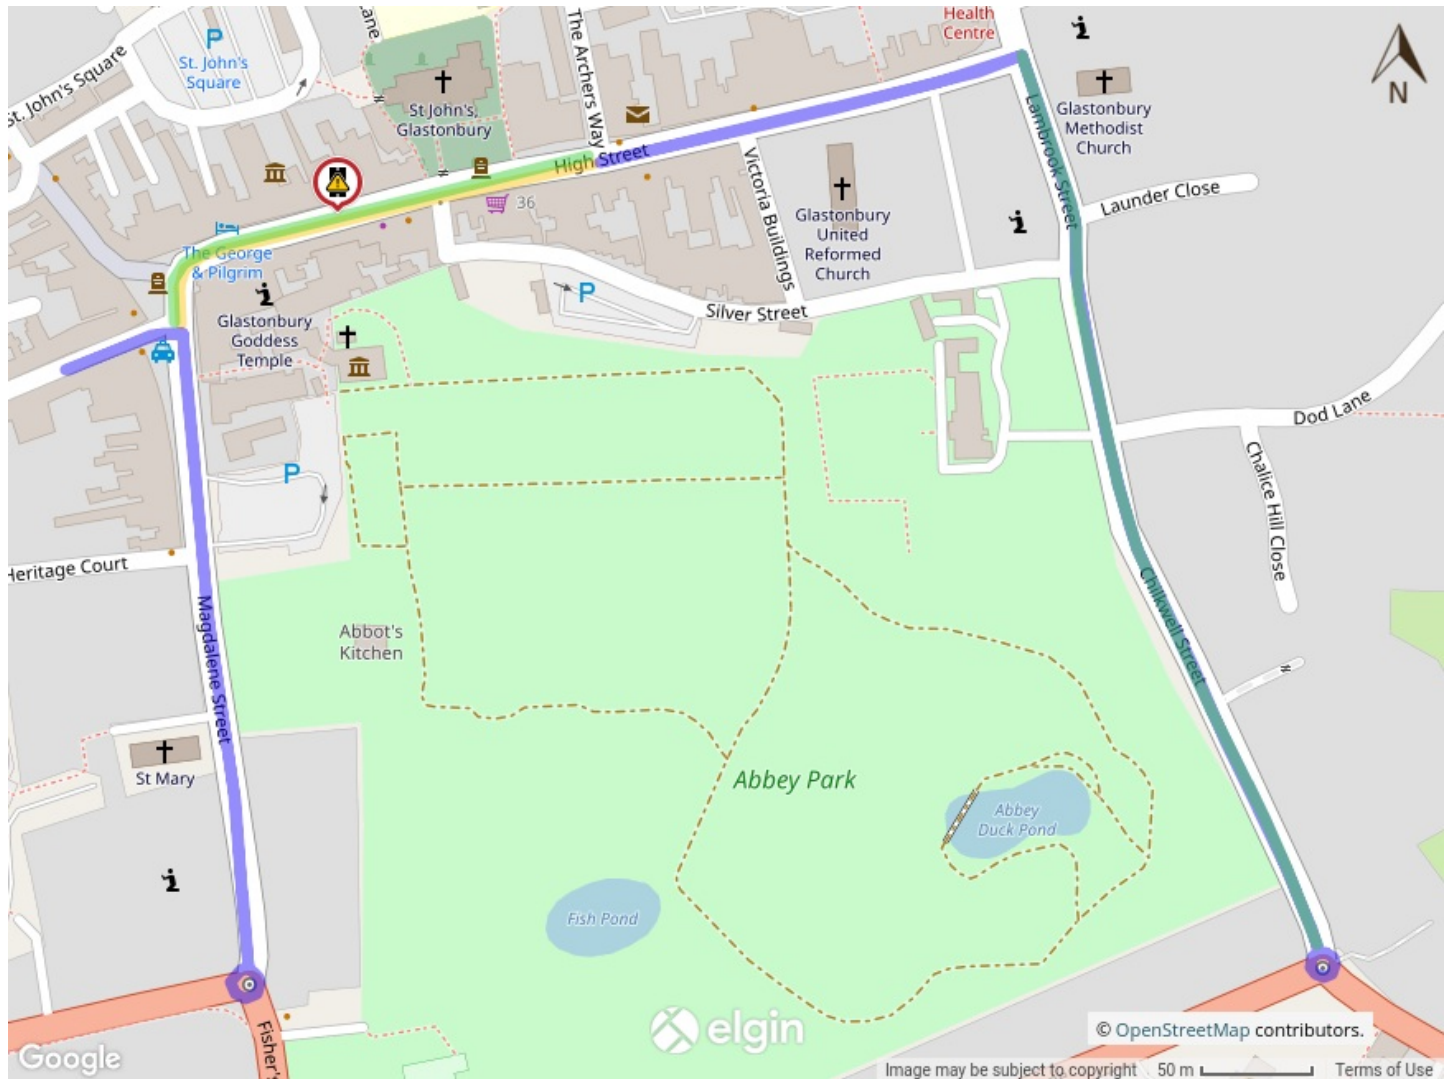

# Market Place, High Street, Chilkwell Street, Lambrook Street, Glastonbury

Yellow = Temporary One Way Light      Green = Temporary Speed Limit (20 mph)  
Dark Green = Temporary Restriction of Weight Limit      Purple = Diversion Route

USRN: 25001332      SCALE: Not to scale  
© Crown Copyright and Database Right (2020) Ordnance Survey 100038382  
Please visit [www.one.network](http://www.one.network) for further information on the alternative route