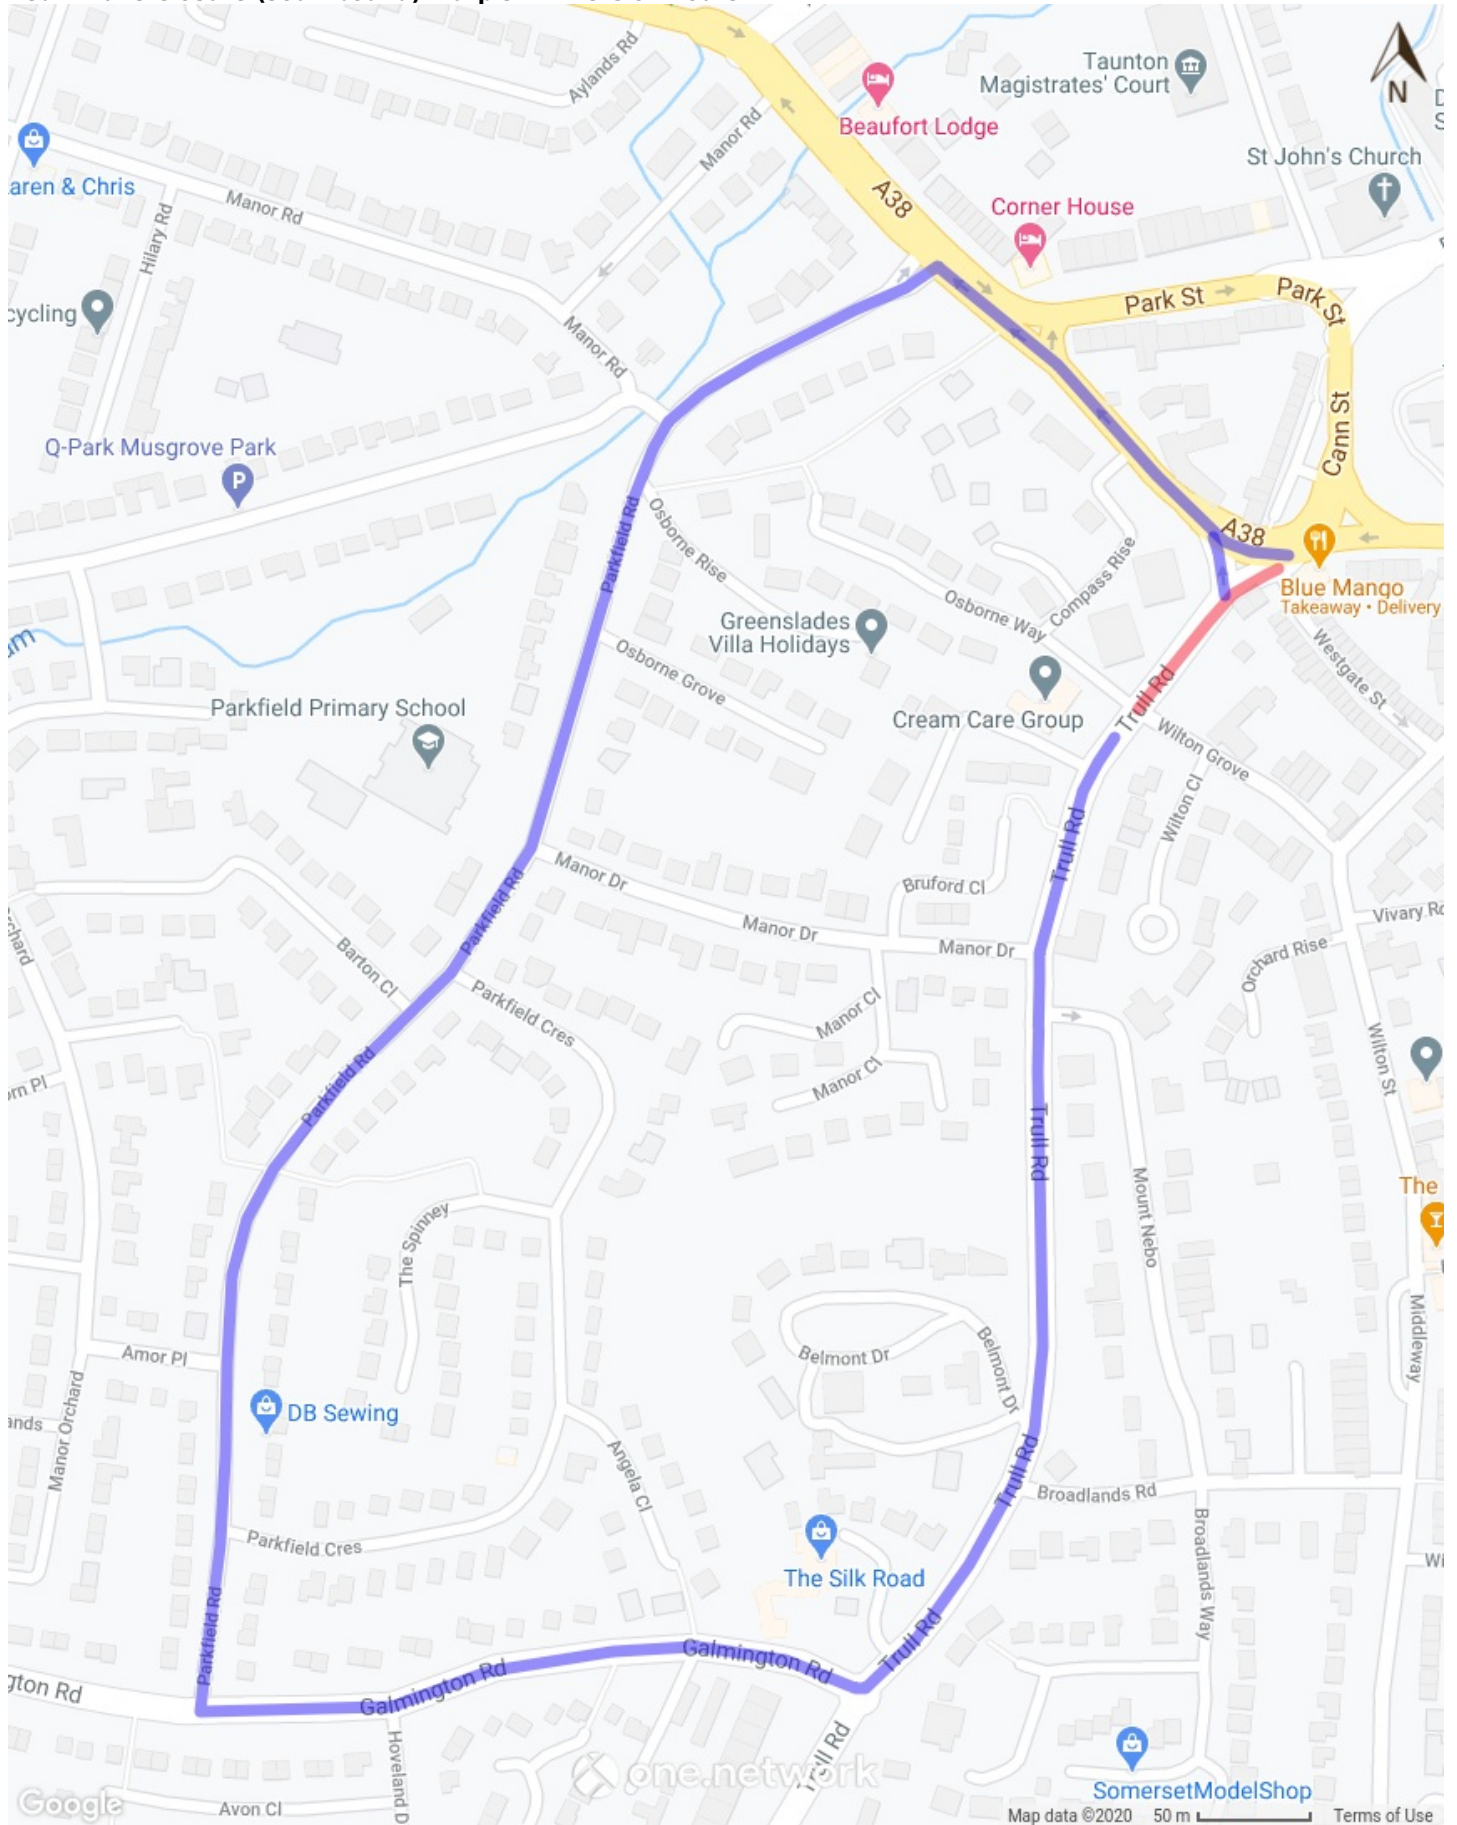

TTRO406506 - Temporary Lane Closure - Trull Road, Taunton

Red = Lane Closure (southbound) Purple = Diversion Route

USRN: 39605988 SCALE: Not to scale
© Crown Copyright and Database Right (2020) Ordnance Survey 100038382
Please visit www.one.network for further information on the alternative route