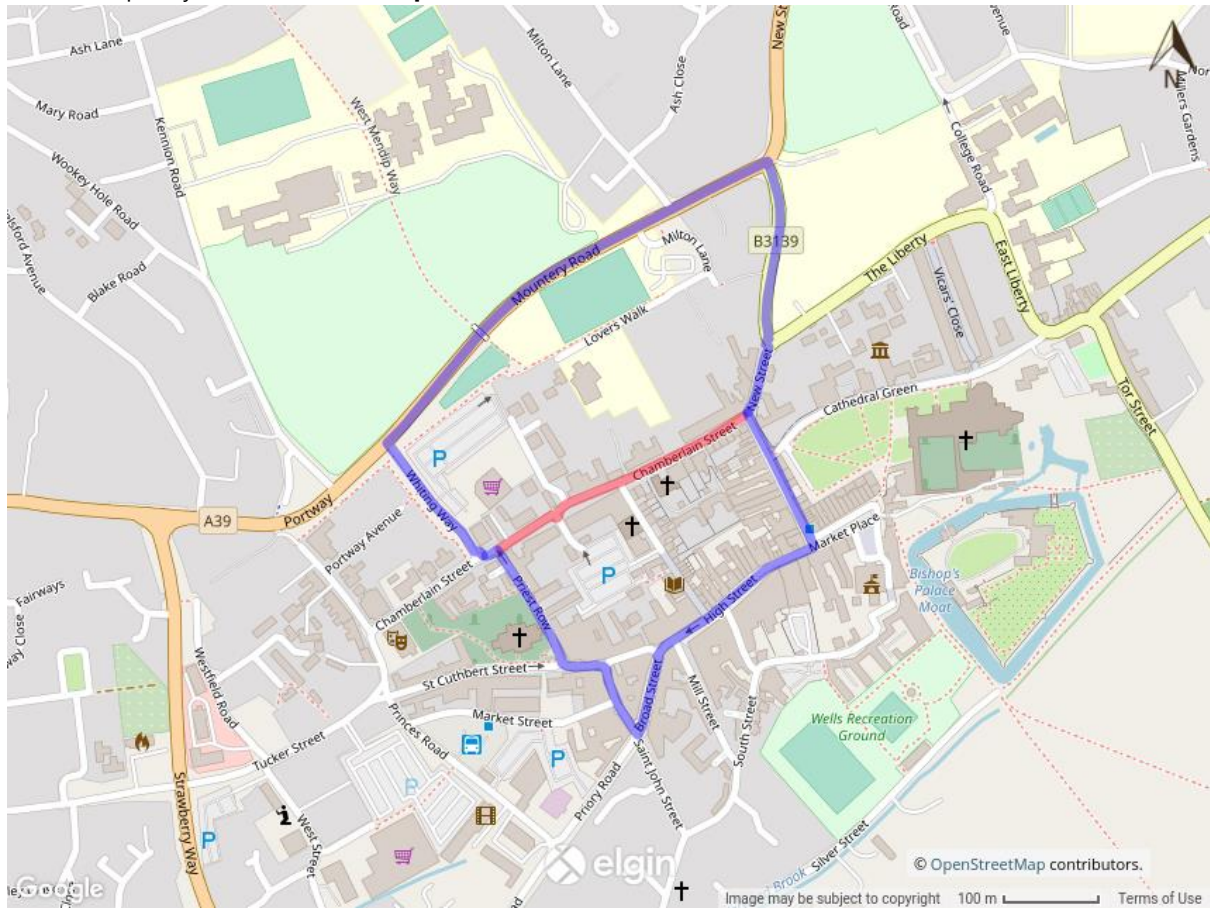

## Chamberlain Street, Wells –

Temporary Prohibition of Vehicles (24hrs, Monday – Fridays)

**Red** = Temporary Road Closure    **Purple** = Diversion Route

USRN: 25012720    SCALE: Not to scale

© Crown Copyright and Database Right (2020) Ordnance Survey 100038382

Please visit [www.one.network](http://www.one.network) for further information on the alternative route