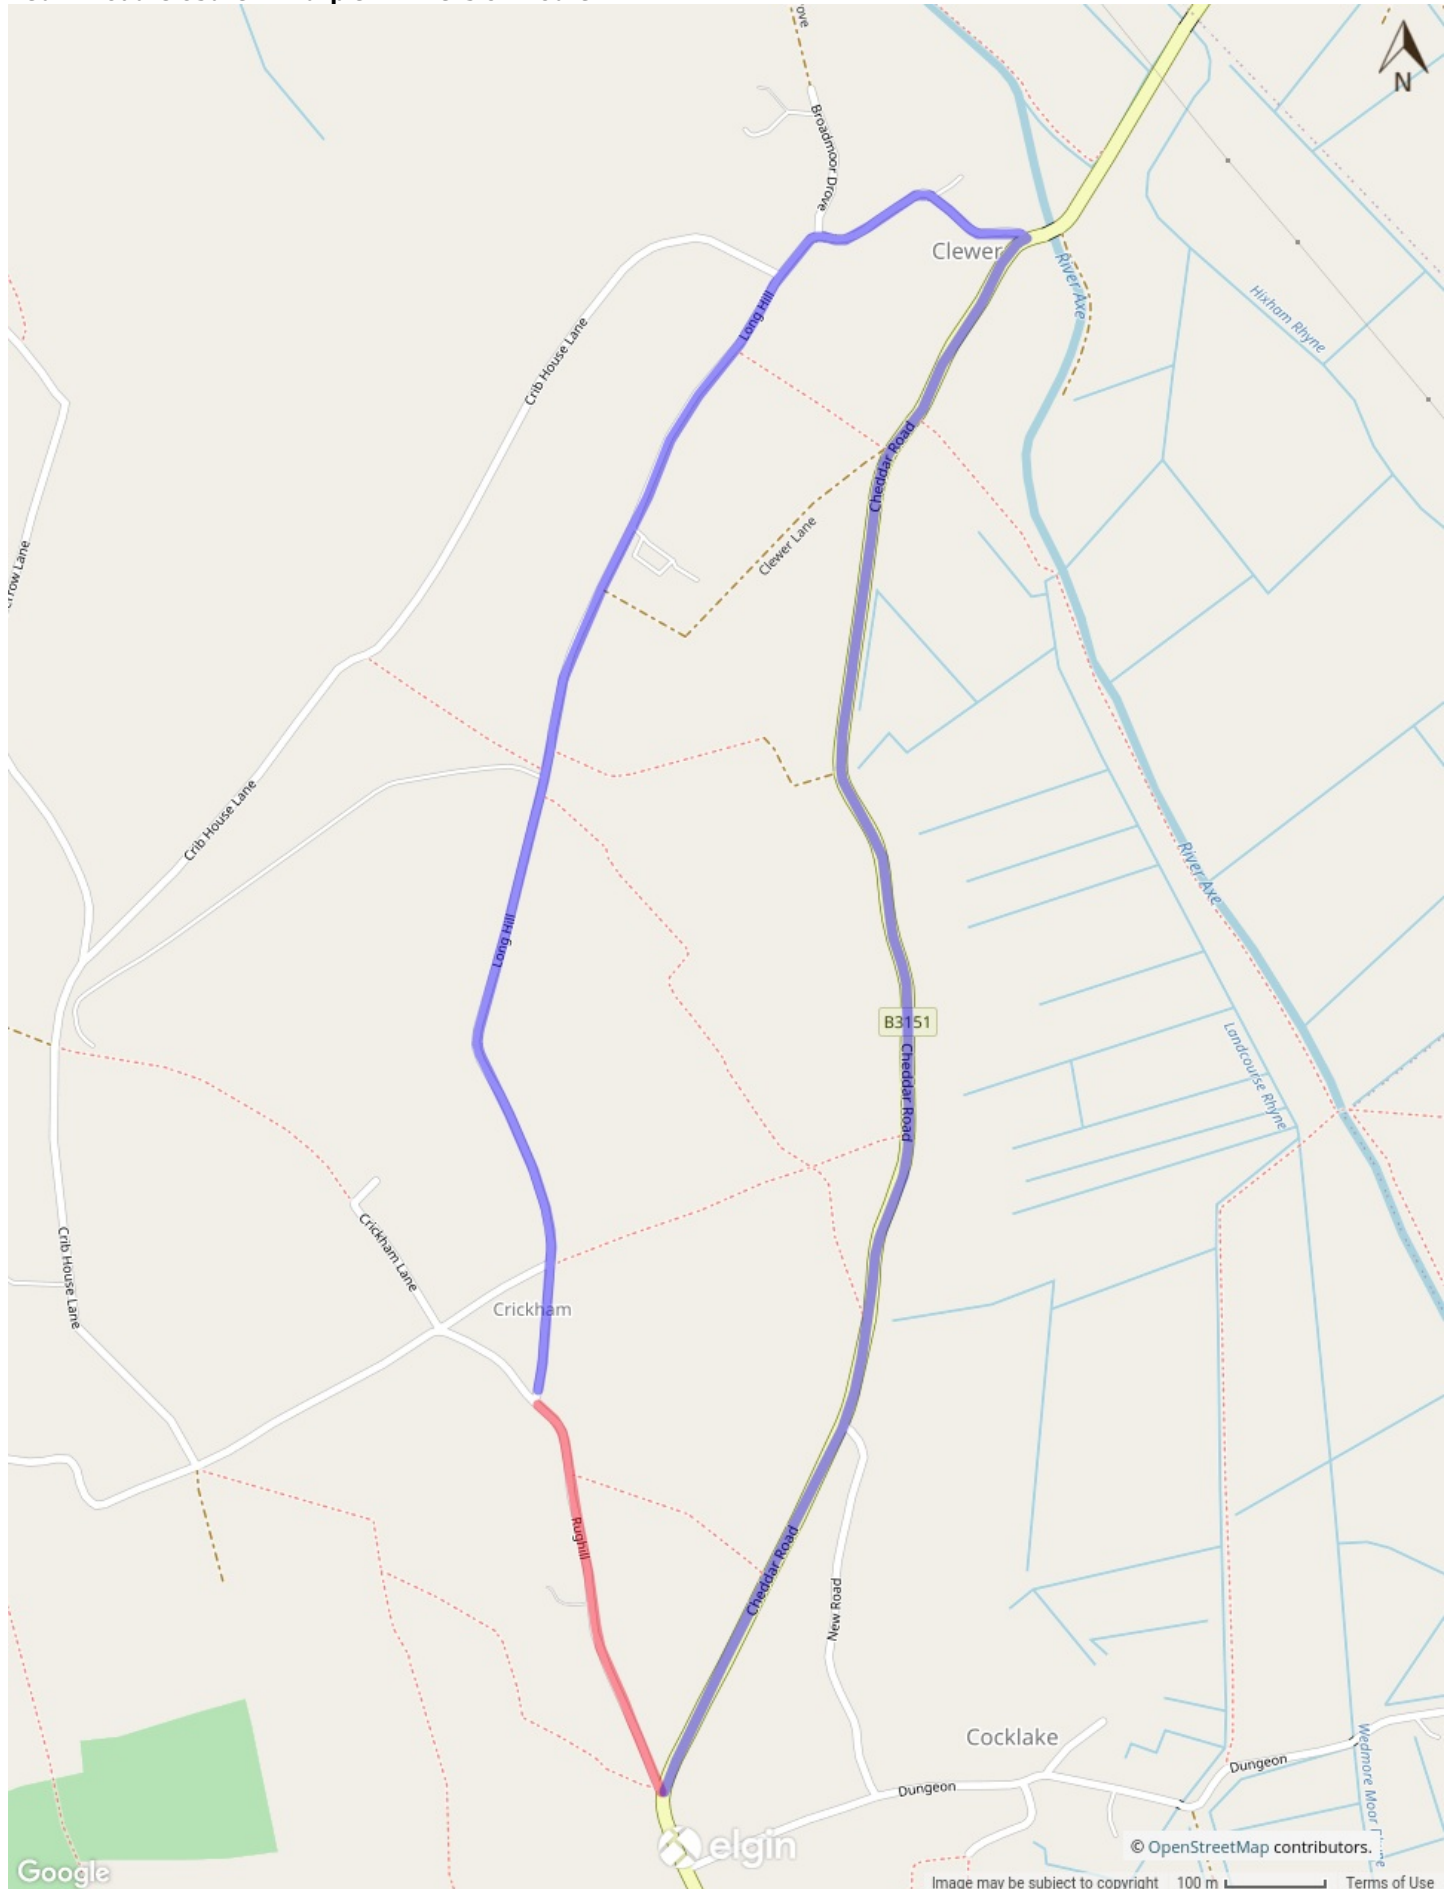

# TTRO410288 - Temporary Road Closure - Rughill, Wedmore

Red = Road Closure    Purple = Diversion Route

USRN: 3400222    SCALE: Not to scale

© Crown Copyright and Database Right (2020) Ordnance Survey 100038382  
Please visit [www.one.network](http://www.one.network) for further information on the alternative route