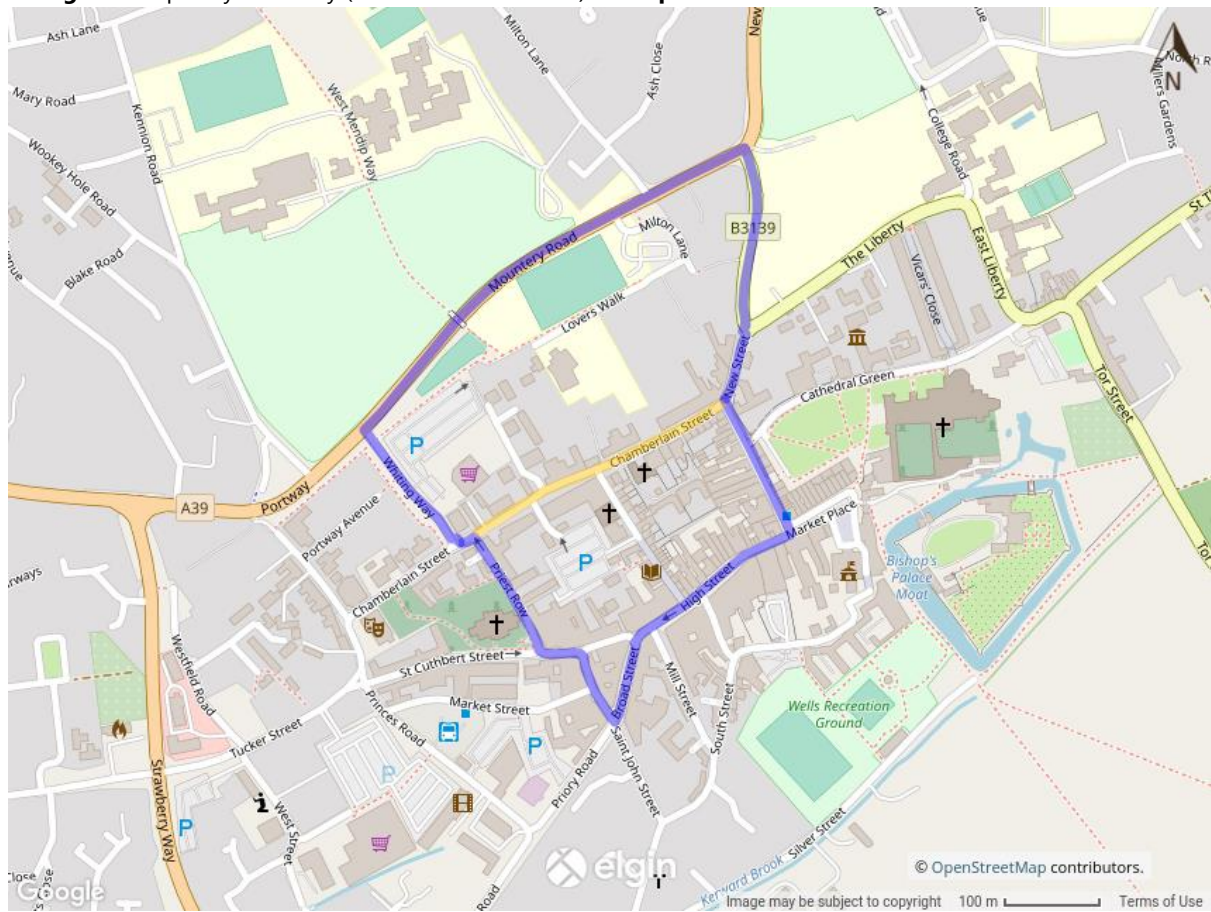

Chamberlain Street, Wells –

Temporary One Way (east to west direction) (outside of working hours and at weekends)

Orange = Temporary One Way (east to west direction) **Purple** = Diversion Route

USRN: 25012720 SCALE: Not to scale

© Crown Copyright and Database Right (2020) Ordnance Survey 100038382

Please visit www.one.network for further information on the alternative route