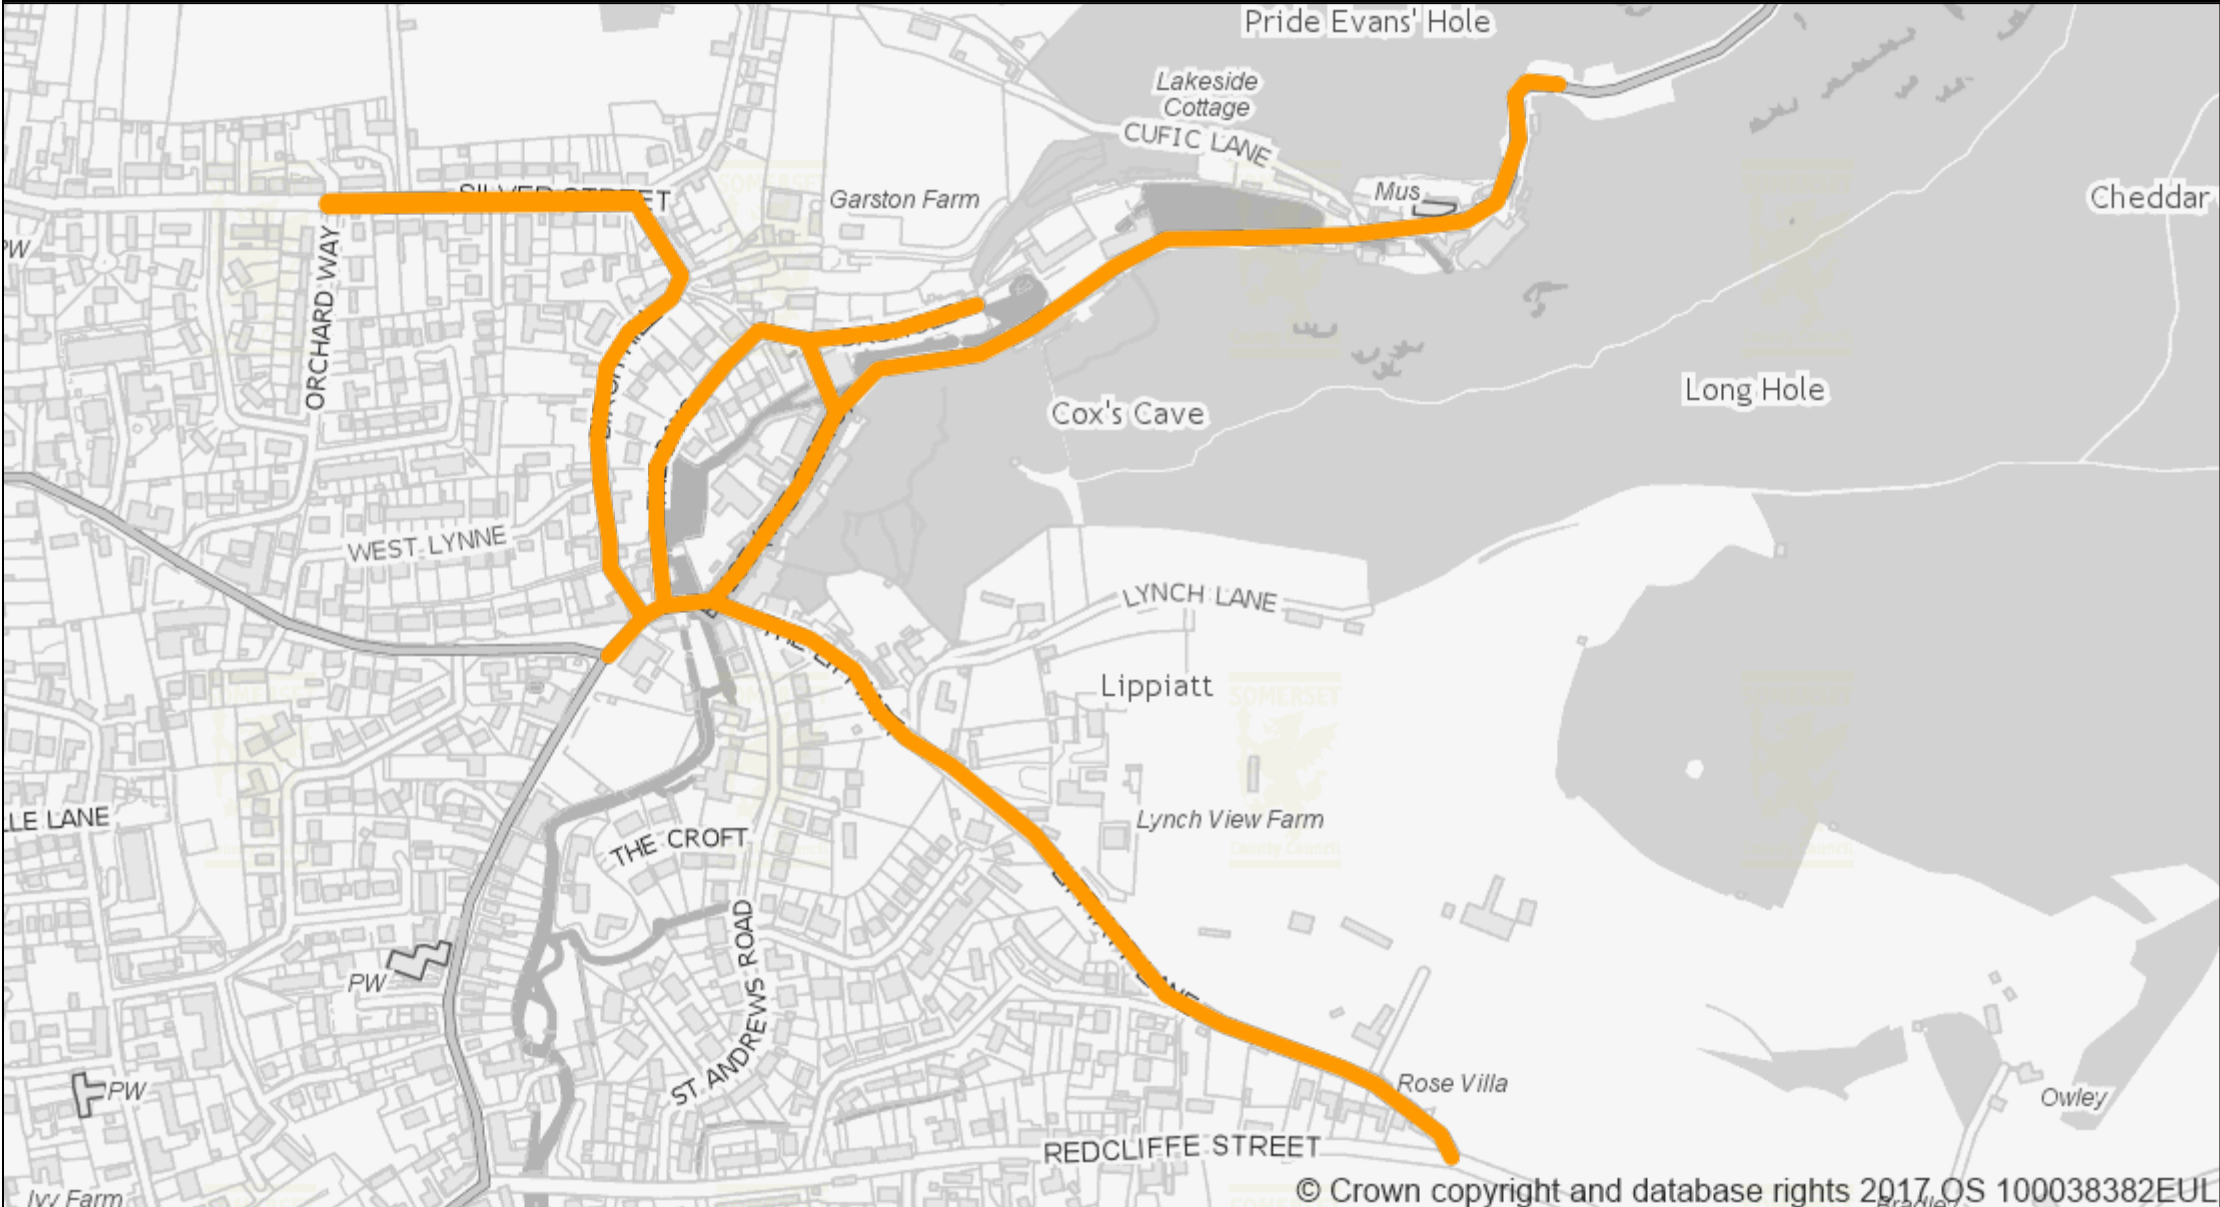

Proposed 20mph Speed Limit - Various Roads Cheddar

© Crown copyright and database rights 2017 OS 100038382EUL

WWW.SOMERSET.GOV.UK

Somerset
 County Council
 County Hall
 Taunton
 TA1 4DY
 0300 123 2224

Scale:1:5000
 Centre:346440, 153672
 Date produced:2020-10-16
 08:58:49