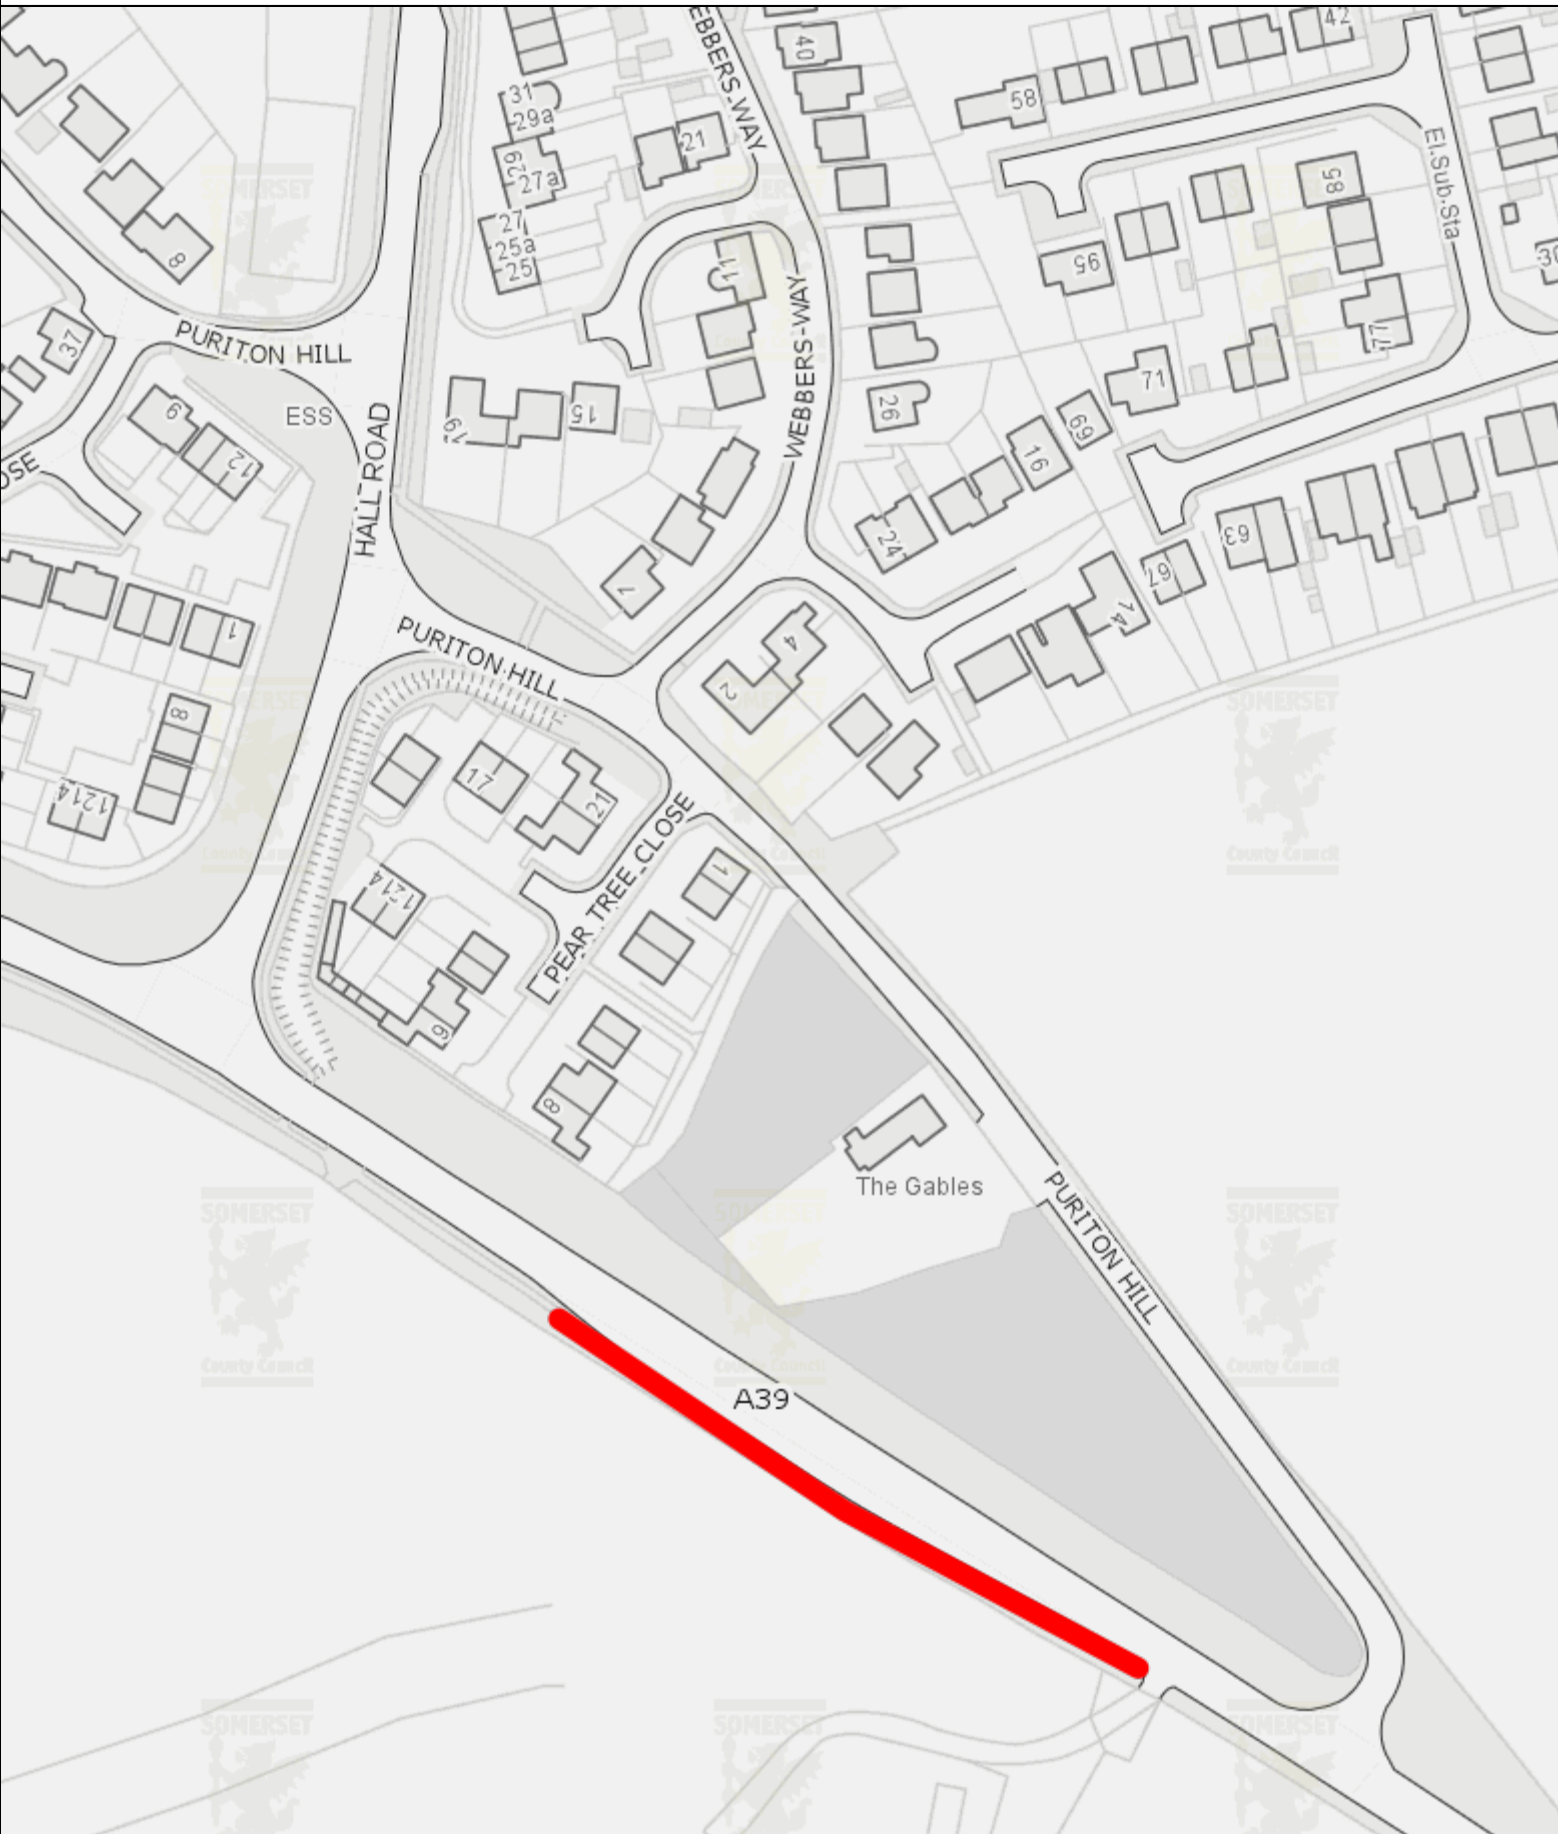

# Temporary Layby Closure - A39 Glastonbury Road, Bridgwater

© Crown copyright and database rights 2017 OS 100038382EUL

[WWW.SOMERSET.GOV.UK](http://WWW.SOMERSET.GOV.UK)

Somerset  
County Council  
County Hall  
Taunton  
TA1 4DY  
0300 123 2224

Date produced: 2020-10-20 12:12:38

Scale: 1:1417  
Centre: 331833, 141299

© Crown copyright 2019  
OS 100038382EUL.  
Use of this data is subject to terms and conditions.