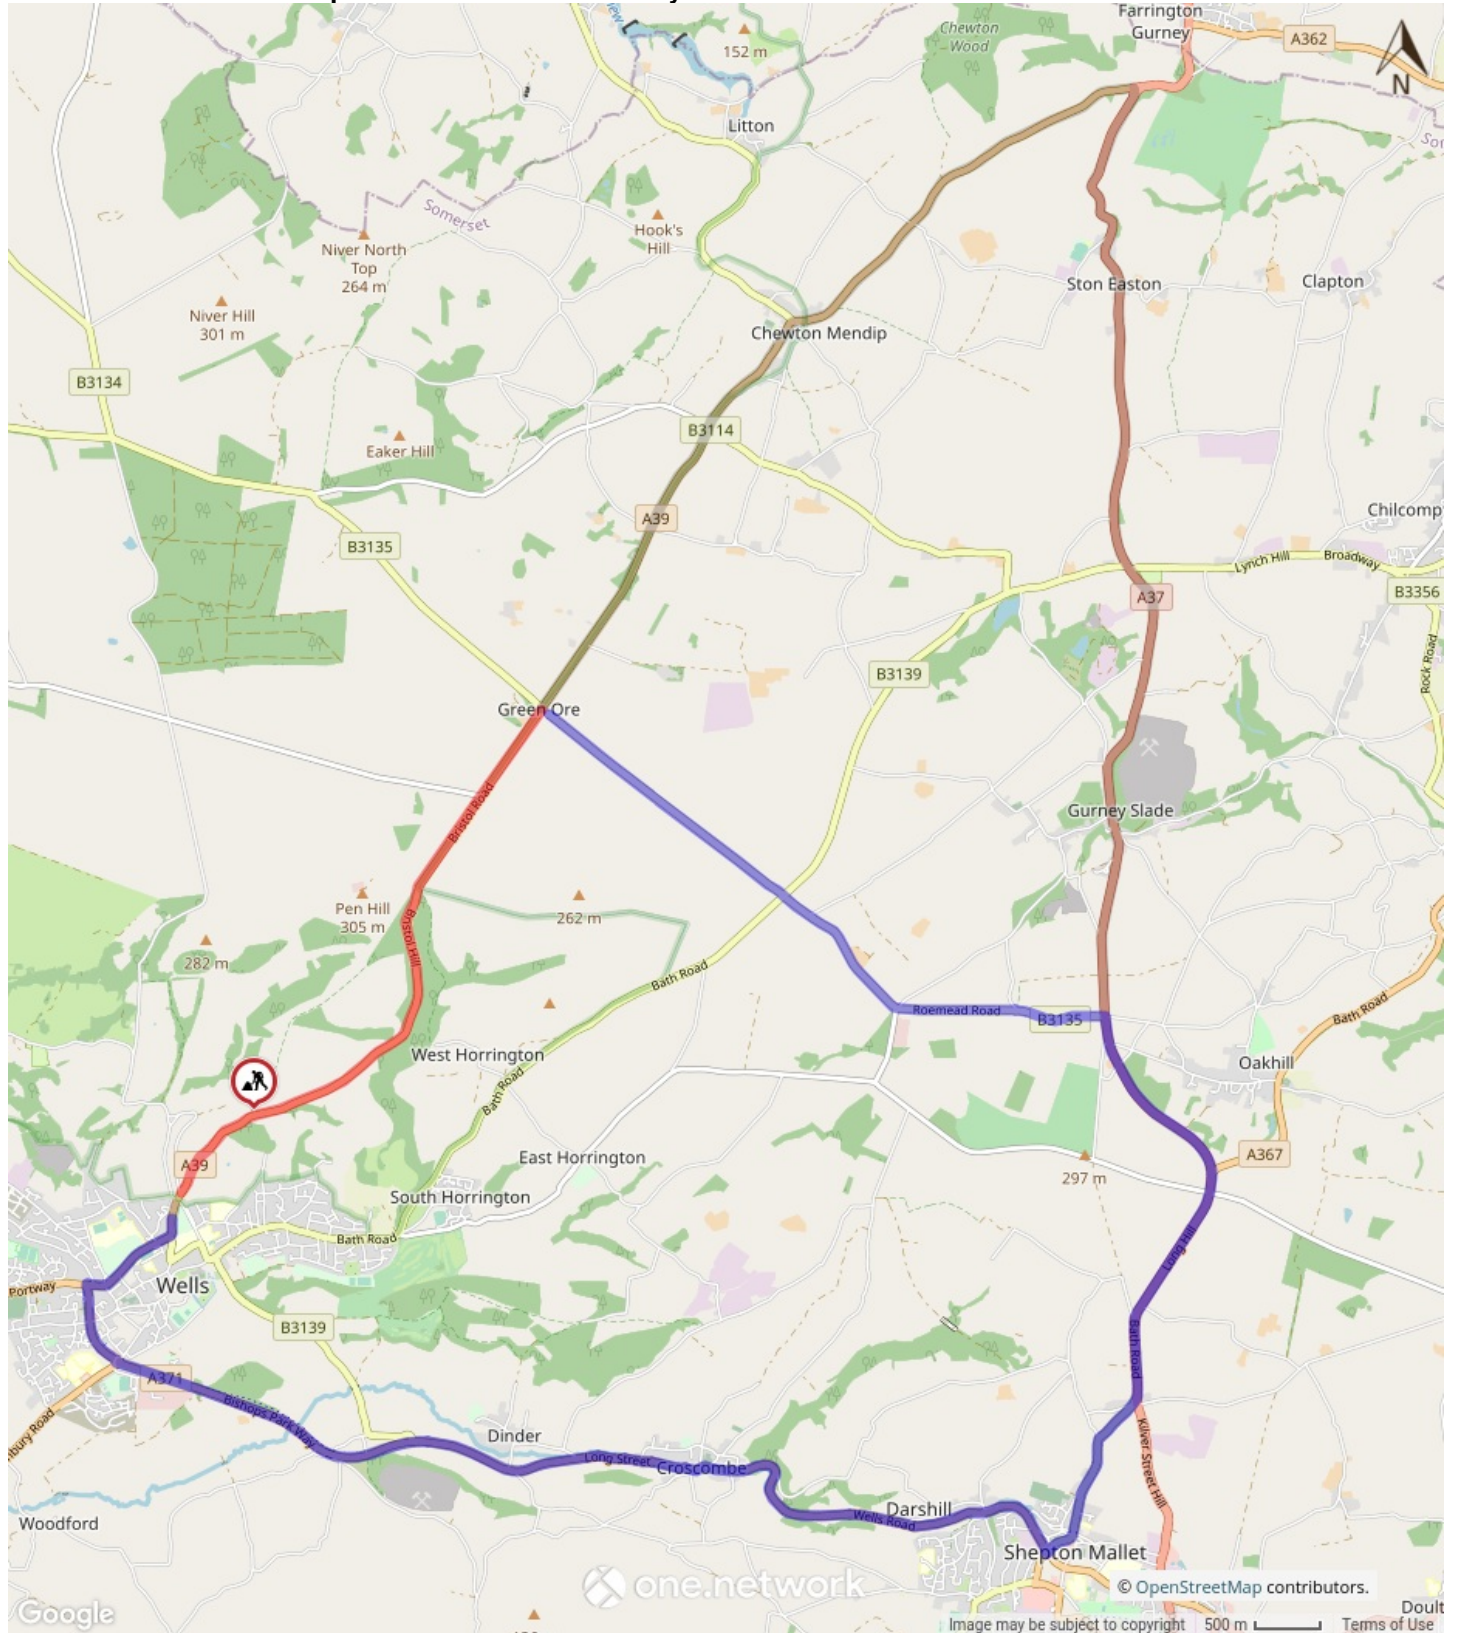

# TTR0413667 Temporary Road Closure Bristol Hill and Bristol Road, St. Cuthbert Out

Red = Road Closure    Purple = Diversion Route    Grey = HGV Route

USRN: 25001769    SCALE: Not to scale  
© Crown Copyright and Database Right (2020) Ordnance Survey 100038382  
Please visit [www.one.network](http://www.one.network) for further information on the alternative route