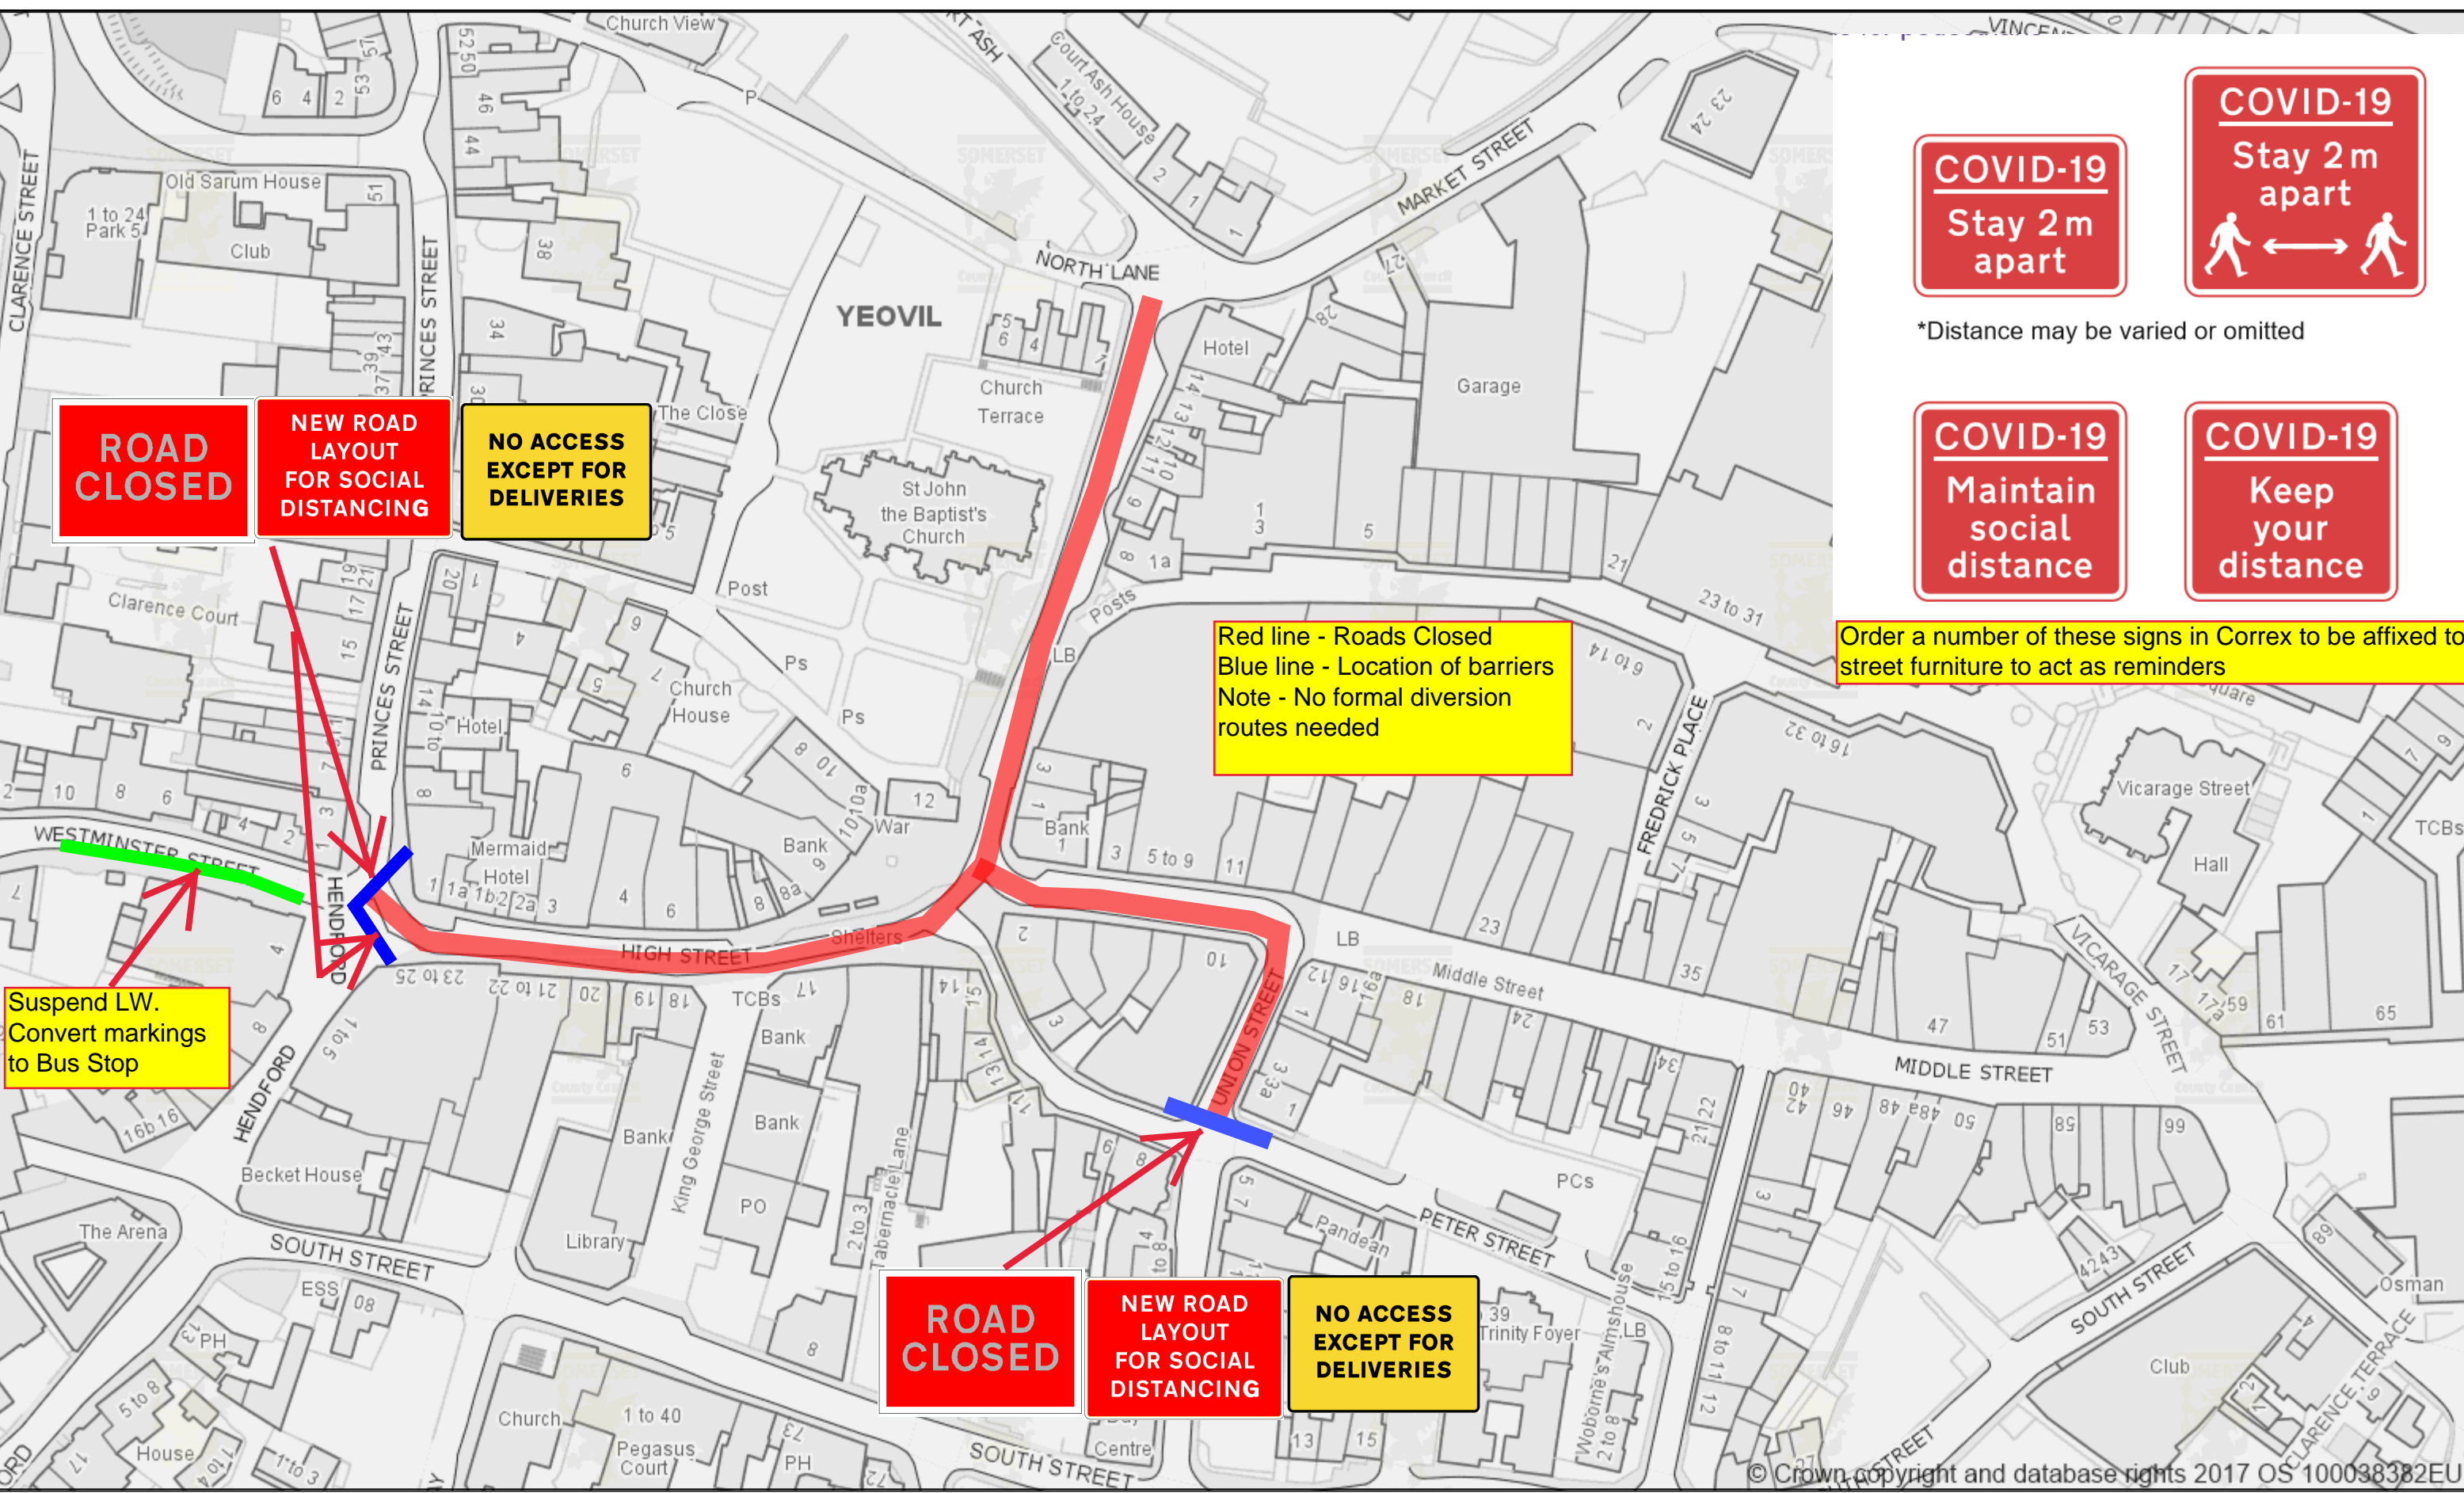

**YEOVIL TOWN CENTRE TEMPORARY SIGNING**

\*Distance may be varied or omitted

Order a number of these signs in Correx to be affixed to street furniture to act as reminders