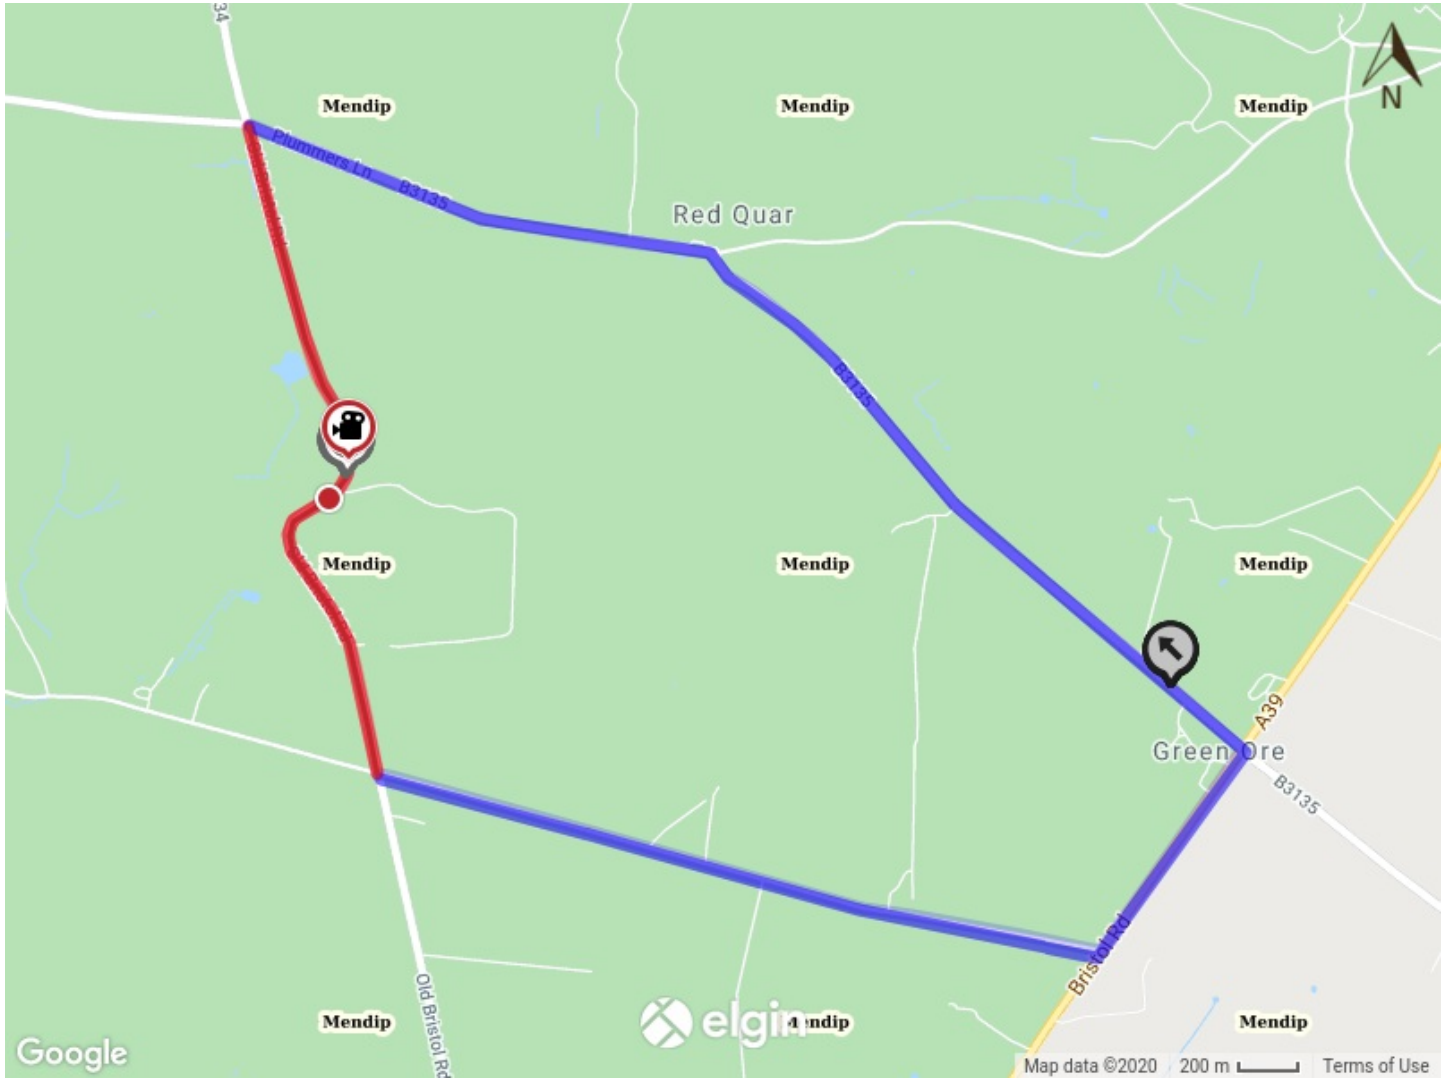

Minery Road, Priddy

(Filming for The Last Bus) 14th December 2020 (06:00 - 22:00)

Red = Road Closure Purple = Diversion Route

USRN: 25086609 SCALE: Not to scale
© Crown Copyright and Database Right (2020) Ordnance Survey 100038382
Please visit www.one.network for further information on the alternative route